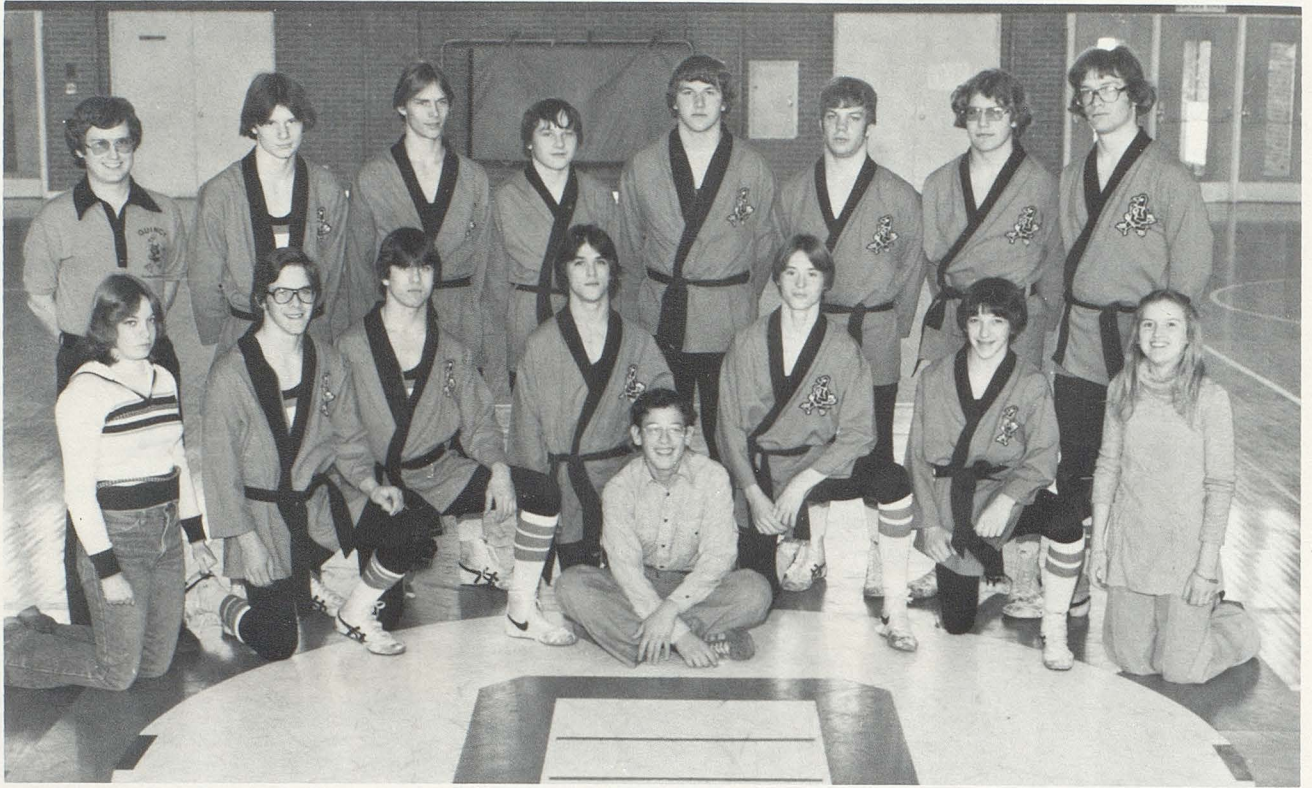

The team: Front: Tyler Baldwin, Greg Miller. Back: manager Tim Thibideau, Scott Rodesiler, Bill Swallow, Ken Letts, Curtis Keeton, Mark Ludlow, Loran Fickle, Tony Cariuty and Coach Bob Bell.

but Impressive

Back: Coach Cook, Scott Lippert, Brad Rurka, Wes Horney, Mike Vozar, Tom Loveberry, Roy Rodgers, Rowdy Gibson and Tom Bean.

Do It on

the Mat . . .

"Do it on the Mat" is exactly what the Oriole wrestlers did. This year's conference record was 2-3-1 and the team had a fourth place finish in the conference meet.