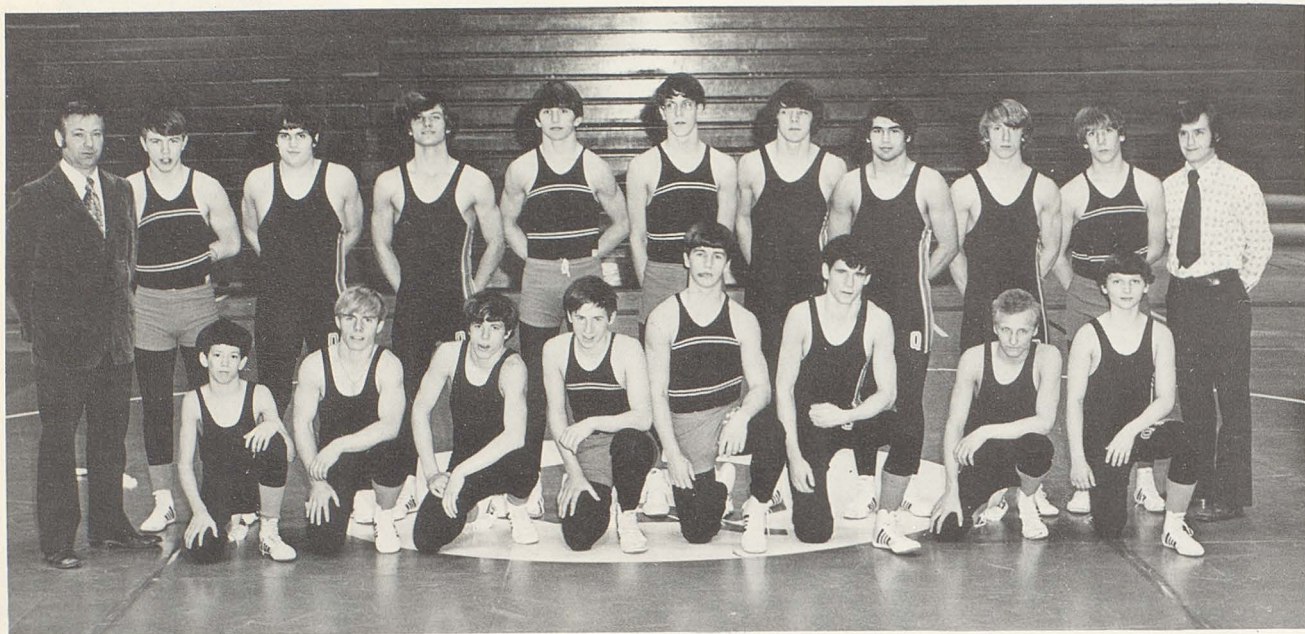

Wrestlers Pin A Victorious Season!!

BACK ROW: Coach Dogan, R. Pierson, C. Baldauf, J. Kurtz, R. Snyder, L. Brown, T. Gipple, R. Vollmer, M. From, R. Russell, Asst. Coach Downey. FRONT ROW: Dave Tuttle, G. Vanderpool, Dan Tuttle, L. Temples, D. Morris, Don Tuttle, R. Lown, R. Lyons.