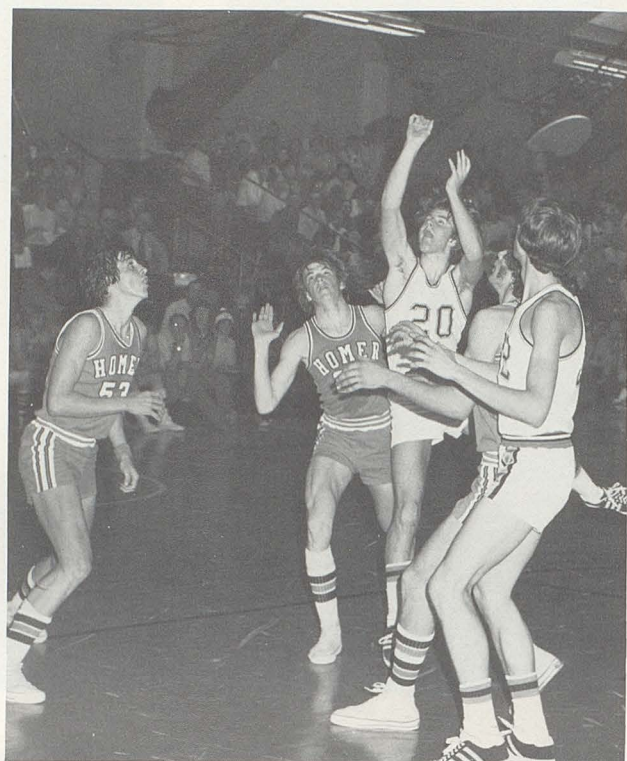

26 Points From 20-0