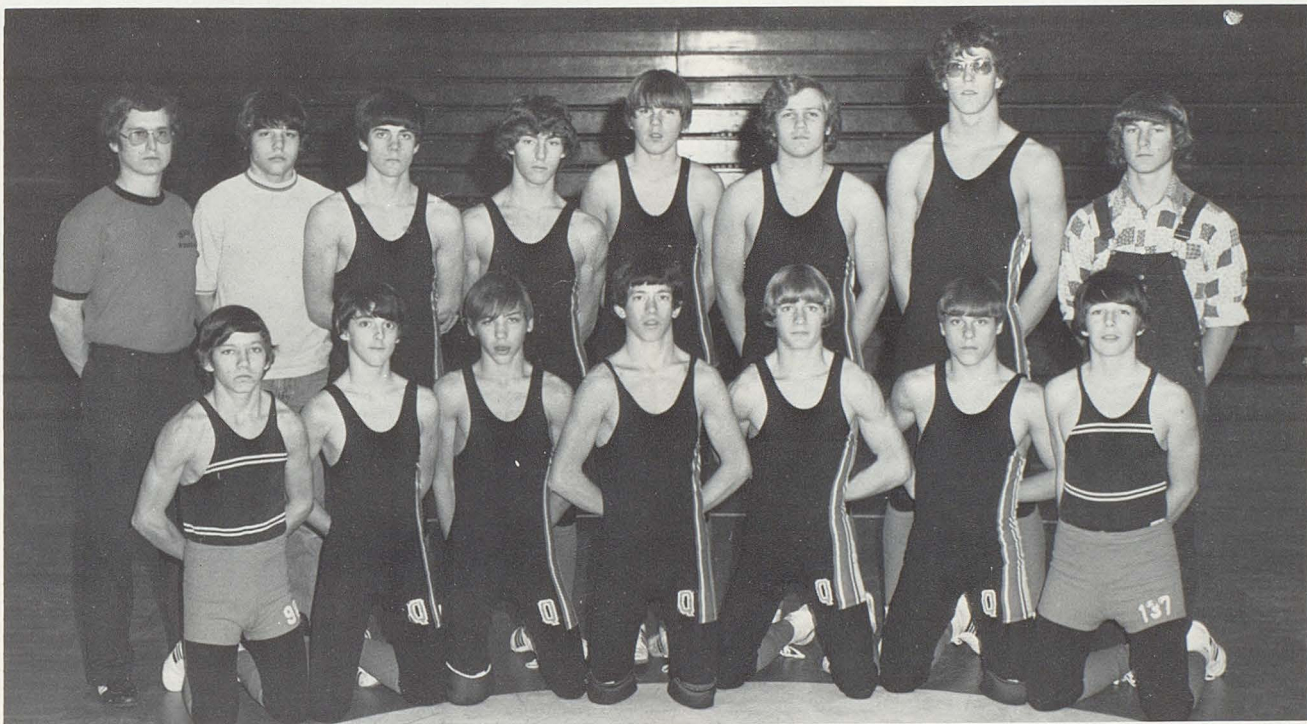

Go Through Rebuilding Year

The QHS Wrestlers had a 1-11 season but their record is not indicative of the caliber of people on the team. The team did not have people in all weight classes, therefore, they were forced to forfeit weight class matches which hampered their chances of winning meets.

Dave Tuttle and Lee Brown took first places in the Big 8 Conference Meet. Kent Dirschell and Garry McClellan took thirds, Scott Saunders and Danny Herman took fourth places.

In the District meet, Kent Dirschell and Dave Tuttle were Regional qualifiers. Dave continued winning in regional competition and went on to the state finals where he finished in the top eight.

THE TEAM: FRONT ROW: Scott Moore, Dan Wallace, Garry McClellan, Dave Tuttle, Danny Herman, Jim Null, Mark Malone. BACK ROW: Coach Ken Downey, Nick Arnold, Scott Saunders, Armand Morris, Craig Baranouski, Kent Dirschell, Lee Brown, and manager Donny Burritt.