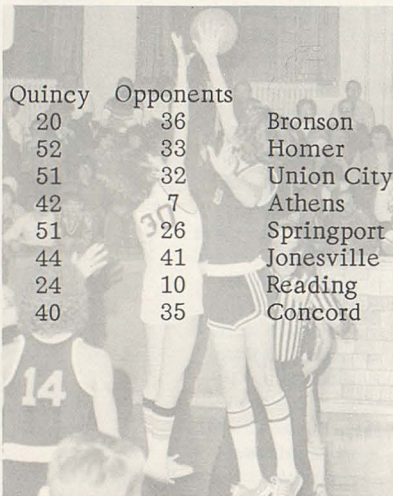

First Homer Tourney Win in 25 Years

The QMS eighth grade basketball team had an outstanding season posting seven wins and one loss in regular season play.

The highlight of their season was the winning of the Homer Tournament. The last time Quincy won this trophy was 25 years ago.

THE TEAM: FRONT ROW (left to right): Dane Cutcher, Terry Dull, Rich Bean, Jim Keeslar, Dave Brown, Rich Sattler, Coach Bob Stewart. MIDDLE ROW: Phil Cutler, Scott Smith, Dave Booher, Scott Bowerman, Ed Dooley. BACK ROW: Dennis DeCaire, Keith Teachout, Bill Smith, Brian Ludlow, Darin Friend, Mark Rice. Mark Ludlow, team manager, kneels in front of the team with their trophy.

Quincy	Opponents	
20	36	Bronson
52	33	Homer
51	32	Union City
42	7	Athens
51	26	Springport
44	41	Jonesville
24	10	Reading
40	35	Concord