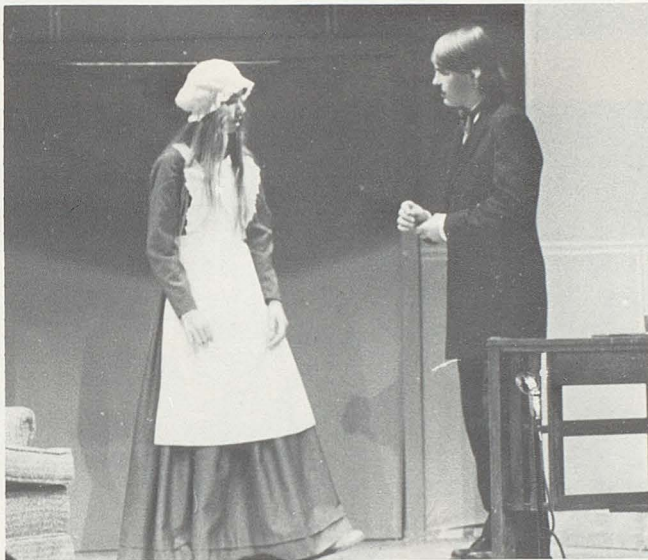

Melodrama Features Mustache-Twirling Villain

"Egad, the Woman in White," the spring play, is a melodrama in which love and poetic justice triumph. The production encountered the usual difficulties plus the necessity of recasting two roles with only three weeks of rehearsal time left. Jerry Englehardt and Mike Kling successfully took over the parts so the show could open on time. Also, Jeff Williams suffered an injury to his leg, thus hampering his usual backstage work, but Chris Wolfe and Jeff Wells moved in to help Jeff with the technical situation.

The cast: Lenny Wallace, Linda Beckwith, Jeff Wells, Kim Brickey, Marlene Middel, Mike Kling, Beth Geishert, Vicki Beckwith, Gerald Englehardt, and Cindi Baranouski.

The play was directed by Mr. Walczak who was assisted by Karen Fryer.