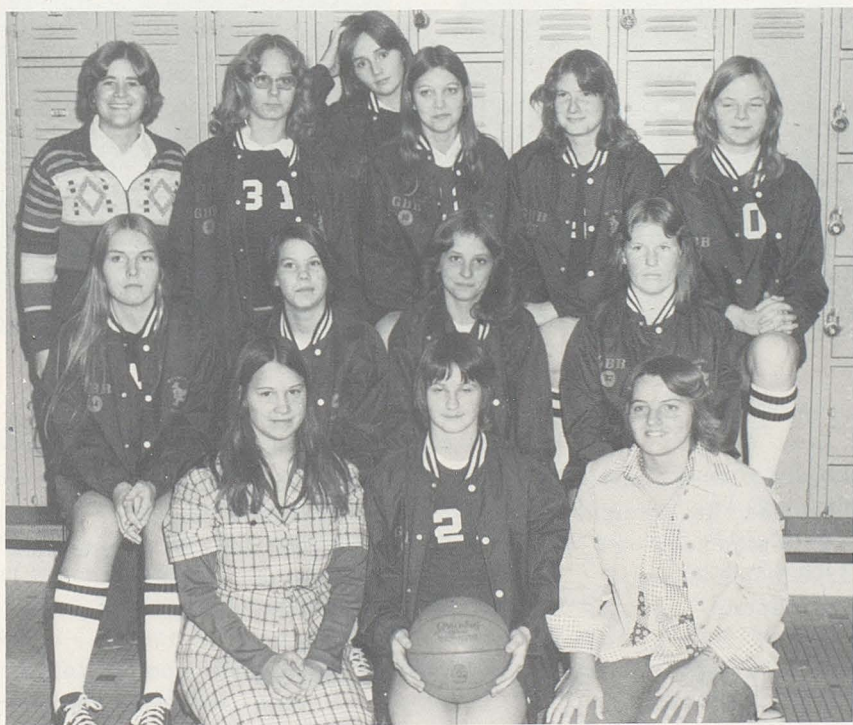

The Girls' Junior Varsity Basketball Team had a fairly good season, ending with an 8-6 record. The girls were inexperienced but worked hard all season so that all of them made great improvements in their playing.

At left, the girls huddle with Coach Lloyd.

Bottom left - THE TEAM:
BACK ROW: Coach Melissa Lloyd, Linda Ogurchak, captain Tami Fickle, Linda Roberts, Melinda Davis, Marcia Rice.
MIDDLE ROW: Terry Loveberry, Kathy Williams, Connie Stempien, Julie Russell.
FRONT ROW: manager Teresa Paul, Kim Rodesiler, and manager Deb Richards.

Bottom right - Terry Loveberry, the team's high scorer with 118 points.