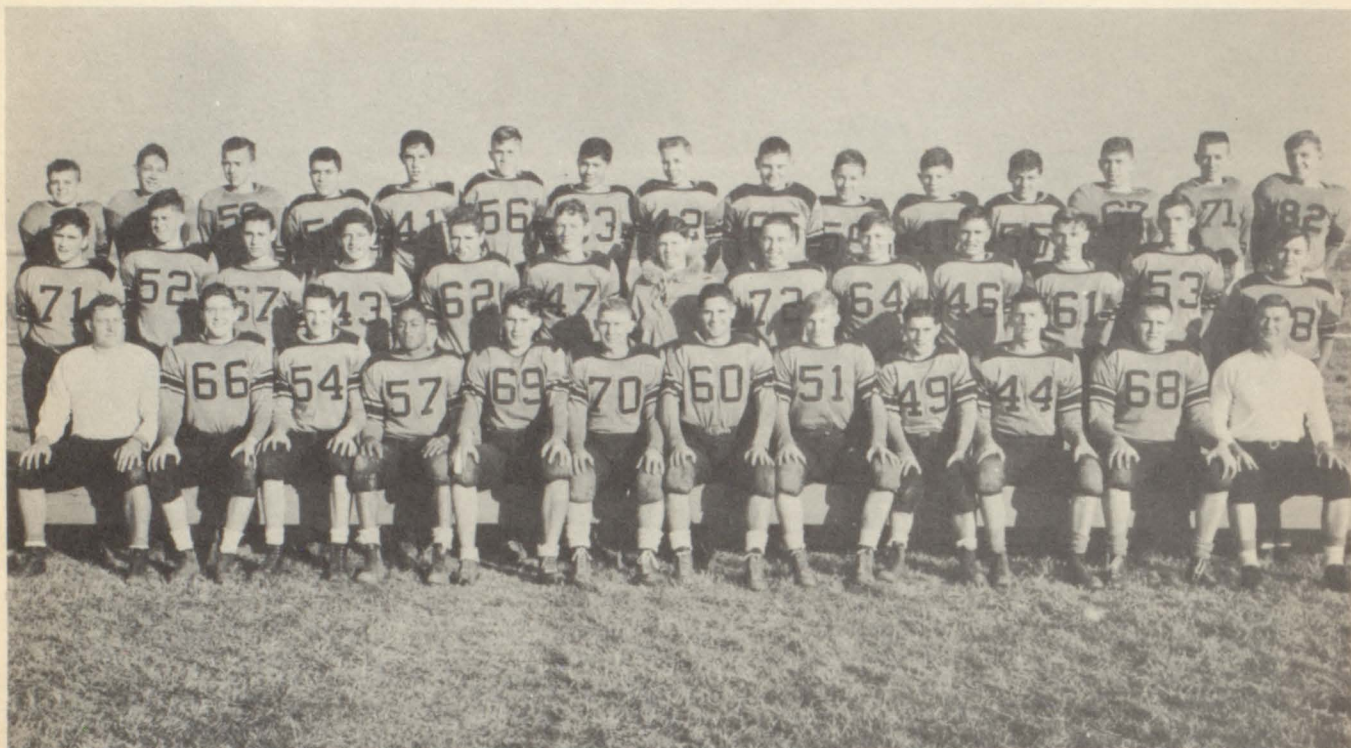

FOOTBALL

FRONT ROW, *Left to Right*—Mr. Verduin, L. Fickle, P. Mains, W. Plummer, C. Rurka, D. Hartlay, Co-Captain; C. Bower, Co-Captain; D. Jones, F. Parkinson, J. Carpenter, D. Swallow, Mr. Shearer.
SECOND ROW —D. Fries, D. Dunckel, R. Weaver, L. Dolan, L. Travis, R. Finley, J. Watts, Manager; W. Smeal, C. Bowen, R. Boyer, R. Gieman, J. Faulkner, P. Sattler.
BACK ROW—R. Knapp, T. Borton, C. Coates, J. Roth, H. Rurka, T. Marshall, J. Henning, L. Sebring, G. Marquart, G. Whitney, D. Johnson, R. Locke, O. Thatcher, R. Downer, K. Bible.