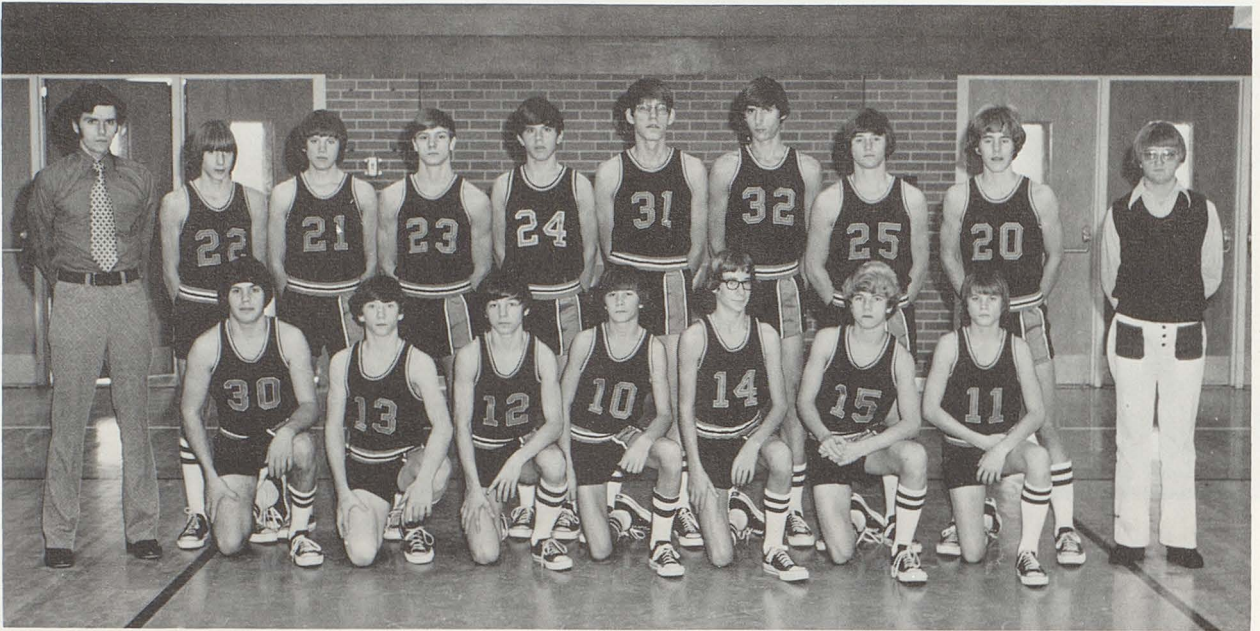

Mighty J.V. Orioles

BACK ROW: Coach Gray, T. Cling, J. Wright, D. Bice, M. Warkoczeski, J. Elder, C. Everline, L. Hayes, T. Baldwin, Mgr. A. Johnson. FRONT ROW: C. Rodesiler, J. Fry, T. Brown, M. Houtz, T. Worth, B. Kurtz, J. Campbell.