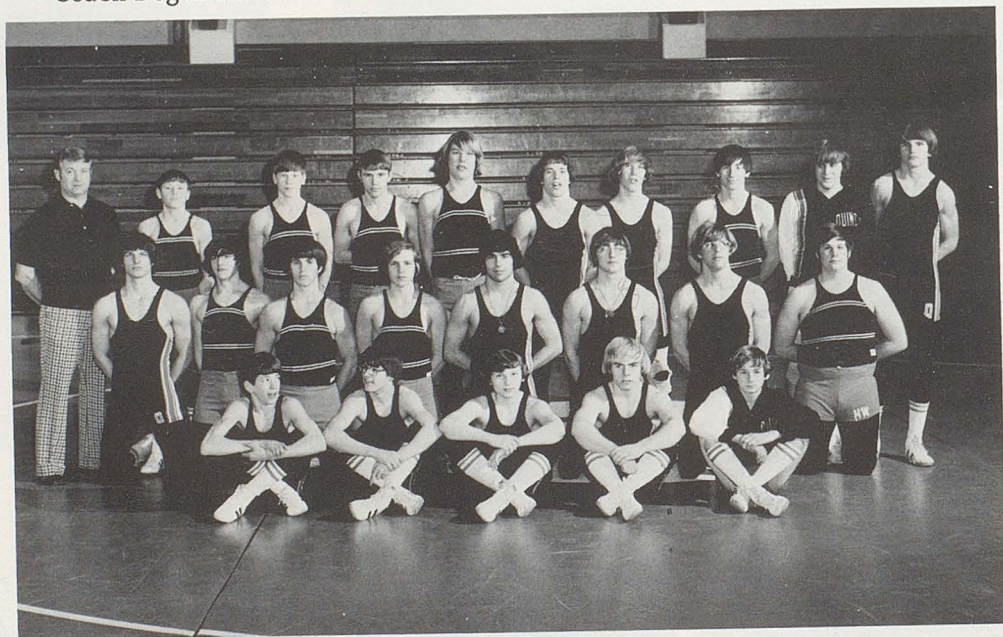

HEMAN!!!

Coach Dogan, R. Peterson, G. Gilbert, M. Pierson, N. Fryer, D. Tuttle, R. Russell, L. Temples, C. Baldauf, R. Snyder. SECOND ROW: J. Kurtz, M. Rawson, D. Morris, K. Dirshell, R. Vollmer, S. Gibson, M. Supianoski, O. Williams. THIRD ROW: D. Tuttle, J. Wilkinson, R. Lyons, G. Vanderpool, K. Milks.