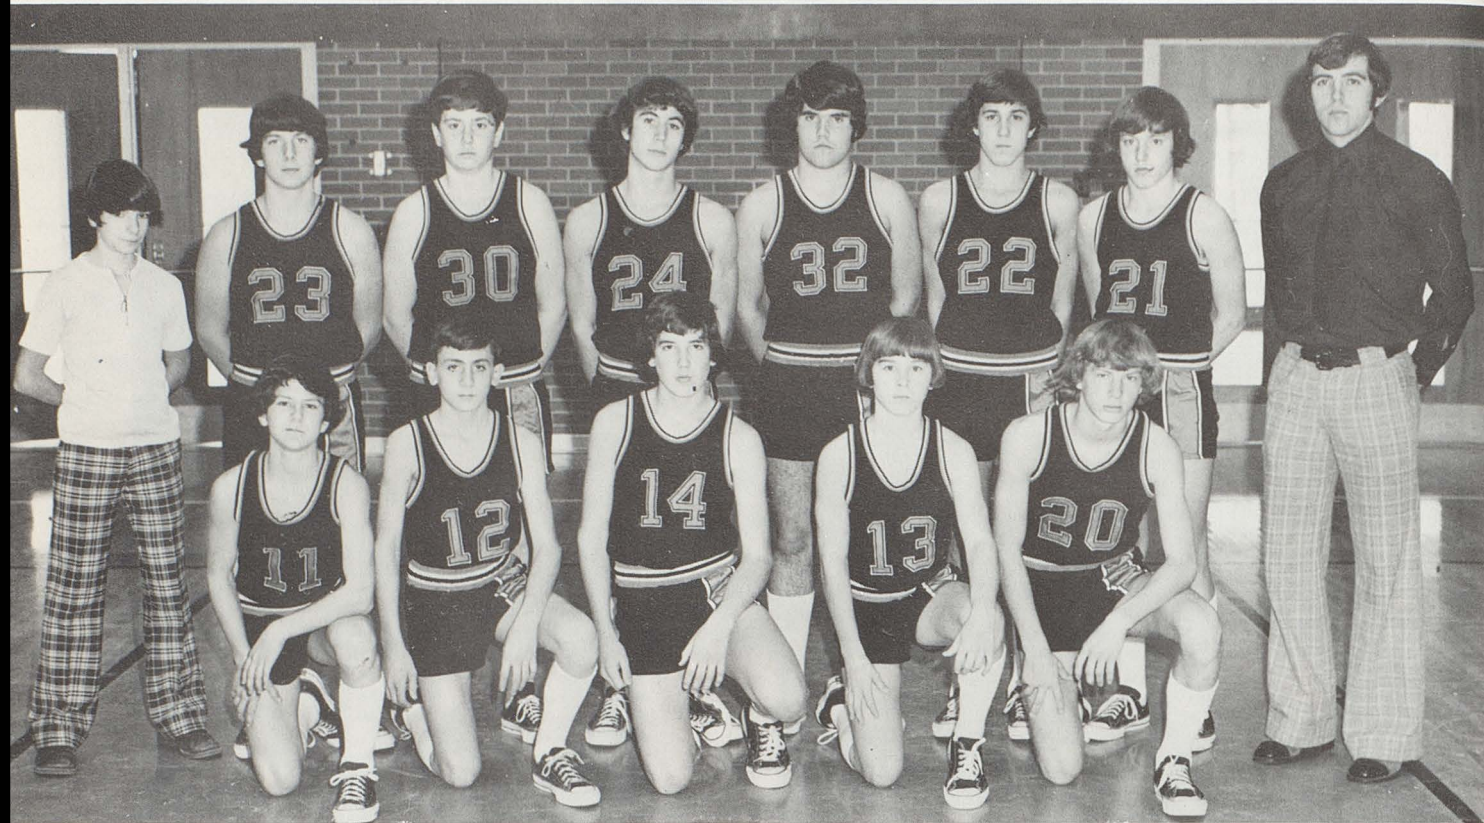

Freshman Basketball

QHS' FRESHMAN BASKETBALL TEAM:

Nathan Burritt
Ben Richardson
John Perry
Mike Parker
John Lange
Bob Loveberry
Scott Luce
Jim Normandin
Jim Fidler
Cam Gary
Carl Rogers

COACH: Mr. Tundevold

MANAGER: Tim Bartholomew