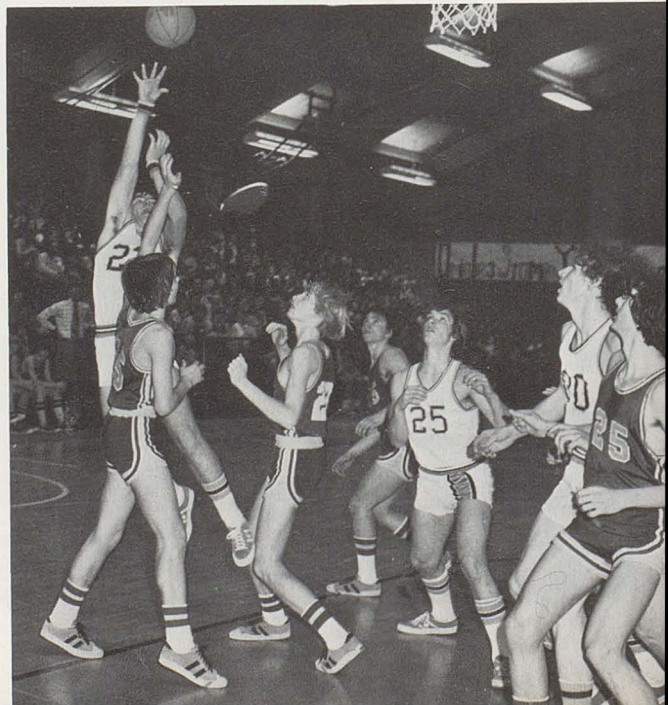

THERE'S NO NEED FOR MANY WORDS WHEN YOU'VE WON THE CONFERENCE!!!

Conference Champs 73-74

Sink it Dan!!!

Scott hits one outside!