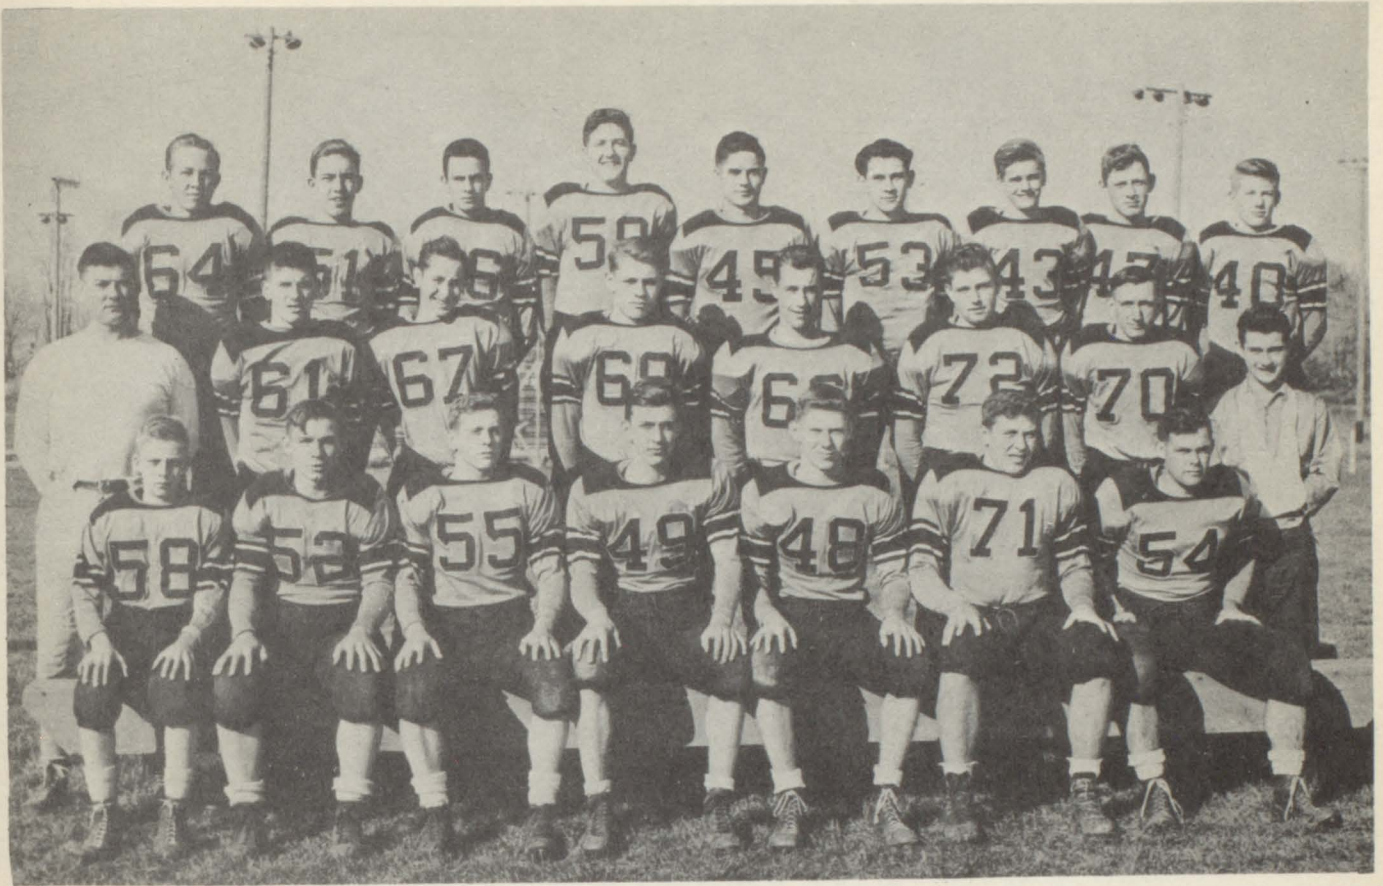

Club

TOP: James Hewitt.
CENTER, LEFT: Tom Normandin.
CENTER: Hewitt and Coach.
CENTER, RIGHT: Bill Swallow.
BOTTOM: Don Peavey.

FRONT ROW (Left to Right): Bill Hawes, Dale Hartley, Jim Hewitt, Ed Donnelly, Nat Walton, Ross Palmateer, Roland Fish.
 SECOND ROW: Coach Shearer, Jack Carpenter, Phil Mains, Marshall Condra, Gail Langstaff, Dick Wells, Judson Stockwell, Frank Parkinson, Mgr.
 THIRD ROW: Ed. Thompson, Williard Smead, Ray Boyer, Loren Fickle, Cliff Bowers, Tom Normadin, Denis Sebring, Ray Finley, Dick Jones.
 NOT PICTURED: Earl From, Don Peavy, Bill Swallow, Charles Rurka, Jerry Blosser, Alan Brewer, Larry Travis, Charles Moore, Lyle Sebring, Ed. Morrison, Charles Bowen, and Bob Stempien.