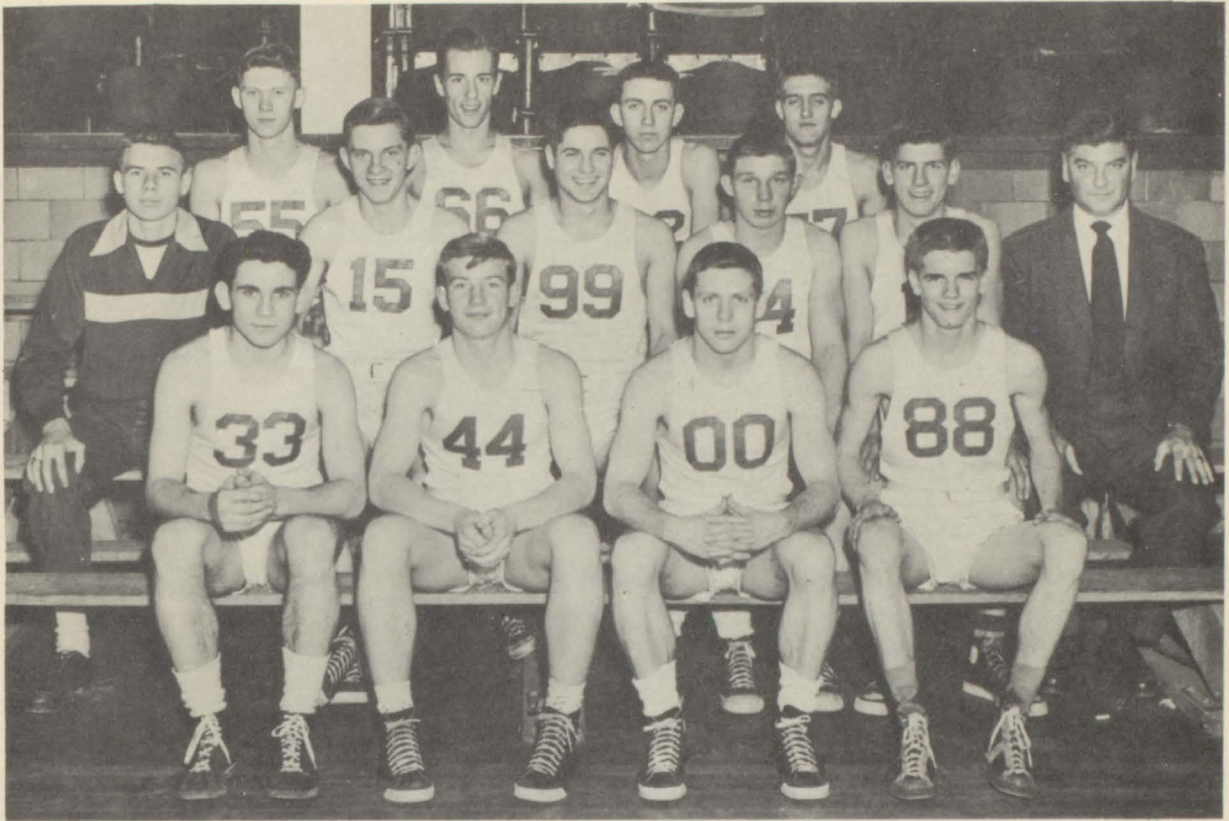

FIRST ROW (left to right): Tom Normandin, Dick Jones, Jim Hewitt, Denny Sebring.
SECOND ROW: Bob Perkins, *manager*; Duane McCurley, Junior Bowers, Dale Hartley, Jack Carpenter, Mr. Shearer.
THIRD ROW: Nate Walton, Gail Langstaff, Ed Donnelly, Bill Swallow.

Quincy Orioles

1	December.....	Union City (there)
8	December.....	Reading (here)
15	December.....	Athens (here)
19	December.....	Jonesville (there)
5	January.....	Homer (here)
12	January.....	Bronson (there)
19	January.....	Litchfield (here)
23	January.....	Union City (here)
26	January.....	Athens (there)
2	February.....	Reading (there)
9	February.....	Bronson (here)
13	February.....	Homer (there)
16	February.....	Jonesville (here)
23	February.....	Litchfield (there)