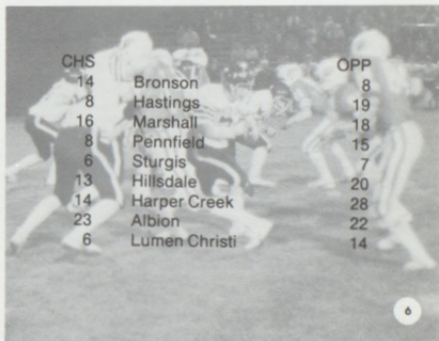

CHS		OPP
14	Bronson	8
8	Hastings	19
16	Marshall	18
8	Pennfield	15
6	Sturgis	7
13	Hillsdale	20
14	Harper Creek	28
23	Albion	22
6	Lumen Christi	14

Congratulations From:
Corey's Men Wear