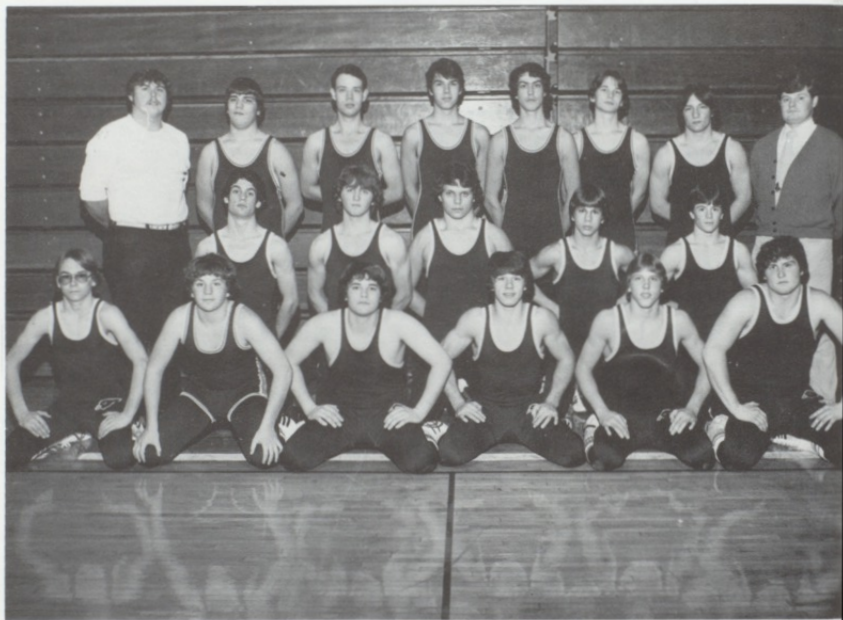

Closson, Grace, In State Finals

MARSHALL — In a pair of record shattering performances, Coldwater High wrestlers Steve Closson and Ed Grace advanced through a tough regional field Saturday to qualify for Class B state final action at Central Michigan University.

Closson, coach Tom Swetizer's 138-pounder, eclipsed the Coldwater High individual record for wins, with 38 as he finished first in his region.

Grace met Vicksburg's Randy Jensen, the meet's eventual champion in his first match and was pinned in 43-seconds. Jensen went on to record his 100th career victory later in the day.

In the second round, Grace pinned Sam Colbath of Mason in 1:33 to avenge an earlier loss to the A' pet.

Wrestling: Cardinal Style

Front Row: G. Case, B. Hamilton, M. Welke, S. Closson, J. Kellogg, E. Grace. Middle Row: W. Haug, T. Van-Dosen, C. Hodge, D. Nelson, T. LaGro. Back Row: Assistant Coach Kruger, G. Gallupp, E. Dalby, I. Uosukainen, R. Grace, J. Hart, E. Wallace, Coach Tom Swetizer.