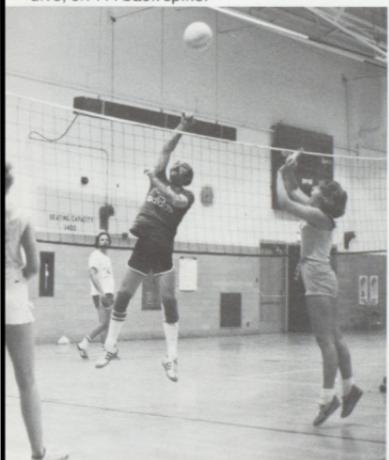

Mr. Foster appeared "Smooth" in his volleyball playing.