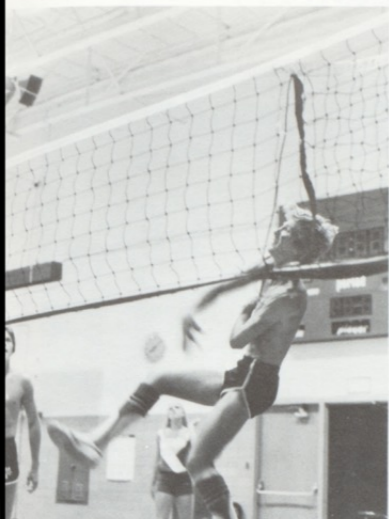

Denny Rogers has perfect form on his back dive, err . . . back spike.