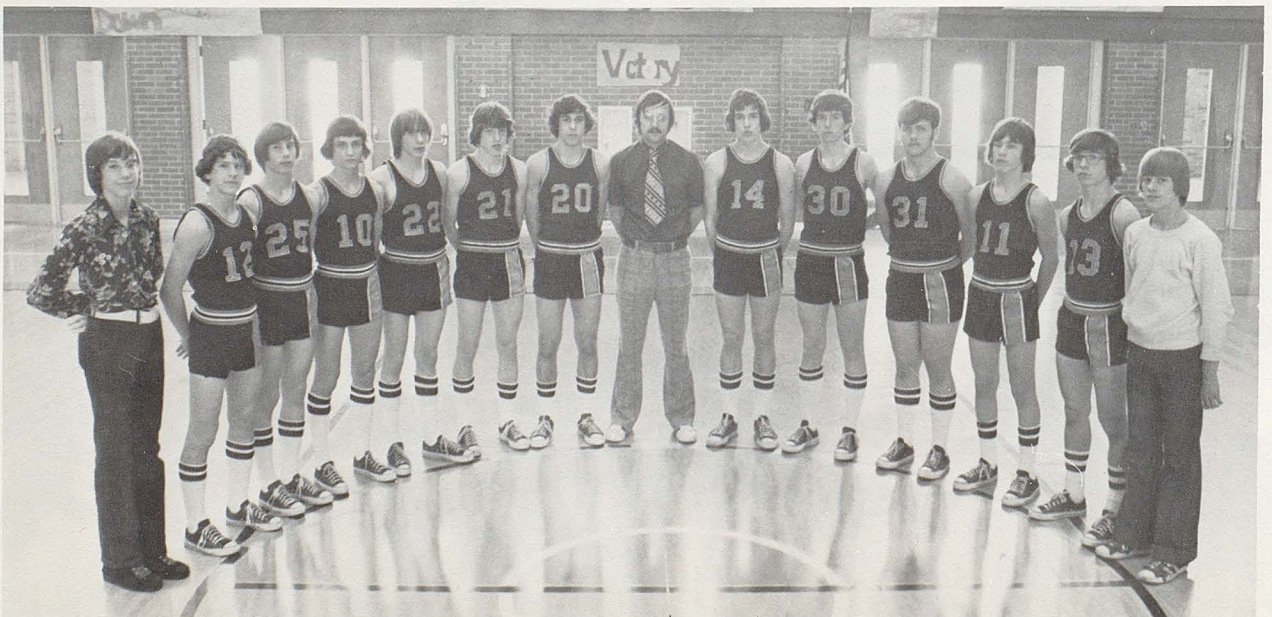

J.V.'s Gain New Coach

L to R: Mgr. Jeff VanLandingham, Scott Luce, Randy Houtz, Bruce Miller, Tim Kling, Bob Loveberry, John Lange, Coach Adams, Jim Fidler, Ben Richardson, Dennis Quimby, Cam Gary, Tim Brown, Mgr. Roy Pohl.