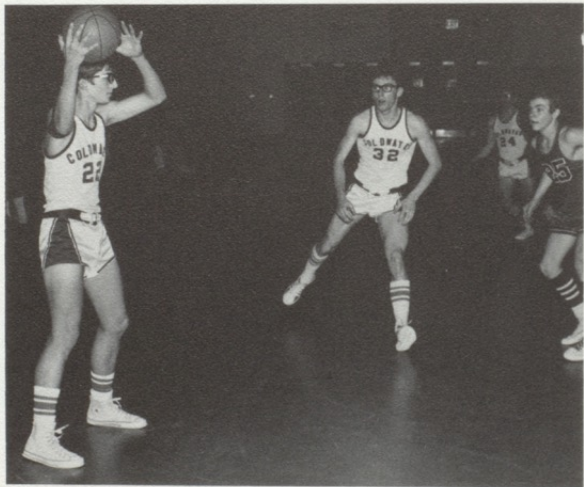

JV Team Has Rough Season