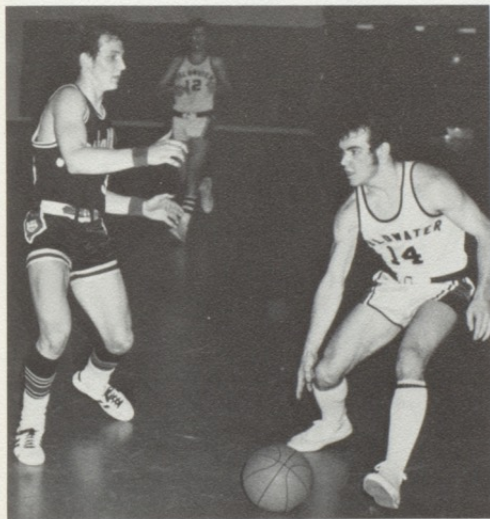

Cards Show Skill, Speed

72 VARSITY BASKETBALL

CHS		OPP
92	Albion	76
66	Harper Creek	73
80	Marshall	81
61	Mason	59
62	Bronson	78
74	Paw Paw	57
74	Hillsdale	69
56	Pennfield	65
60	Sturgis	77
76	St. Phillips	62
83	Albion	86
70	Howe	74
77	Harper Creek	87
78	Marshall	68
53	Pennfield	75
54	Harry Hill	63
68	Hillsdale	64
57	Sturgis	70