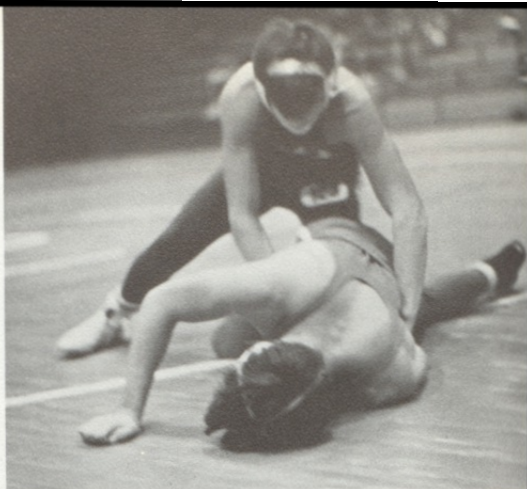

## *Harriers Create Happening!*

TOP RIGHT: Jim Olmstead counts ants and armadillos as they run between his legs. MIDDLE RIGHT: Mike Anderson and Randy Rossetter try to escape Coach King. BOTTOM RIGHT: Apparently Randy has a backache after all that work. FAR ABOVE: Tension builds as the team heads for the Burger 'n Chix. MIDDLE ABOVE: Coach Tom King and Mr. Browne chat with Lumen-Christi's coach and the bus driver. RIGHT: Cardinal runner prepares to amputate an aching leg.

ABOVE TOP: Mike Klotz blinds an opponent by his lightning speed shot. LEFT: A scramble for a jump ball. ABOVE: The J.V. cheerleaders raise the roar.

ABOVE: Twin Valley champion, Steve Brown, demonstrates his award winning style. ABOVE RIGHT: Heavy-weight champion, Bob Langdon, does the same. RIGHT: Wrestlers ham it up for the photographer. FAR RIGHT: Tim LaGro prepares a take-down against Harper Creek.

ABOVE: Mike Kirk tickles his opponent to death. RIGHT: Harold Tubbs works out with one of the varsity squad members.