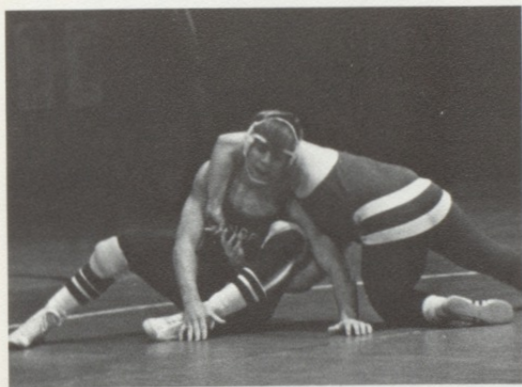

VARSITY WRESTLING

CHS		OPP
21	Bronson	39
15	Buchanan	39
26	Charlotte	32
48	Hillsdale	15
32	Dowagiac	15
36	Pennfield	20
27	Springfield	21
24	Sturgis	27
25	Western	26
43	Albion	9
41	Lumen Christi	11
9	Harper Creek	43
27	Three Rivers	20
47	Marshall	14