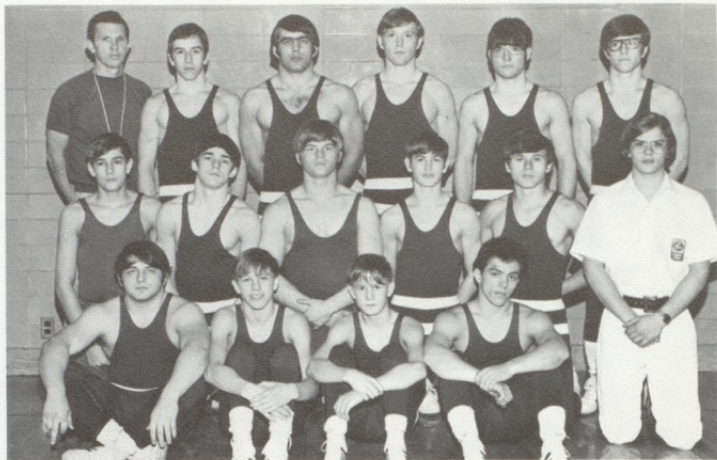

Grapplers Grab T.V. 3rd

FRONT ROW: S. Brown, D. Franks, J. Holt, P. Frazier. SECOND ROW: M. Schneider, J. Stokes, A. Catey, R. Clark, S. Longstreet, L. Adams. BACK ROW: Coach Kellogg, B. Johnson, D. Langdon, P. Tower, K. Cox, T. LaGro.