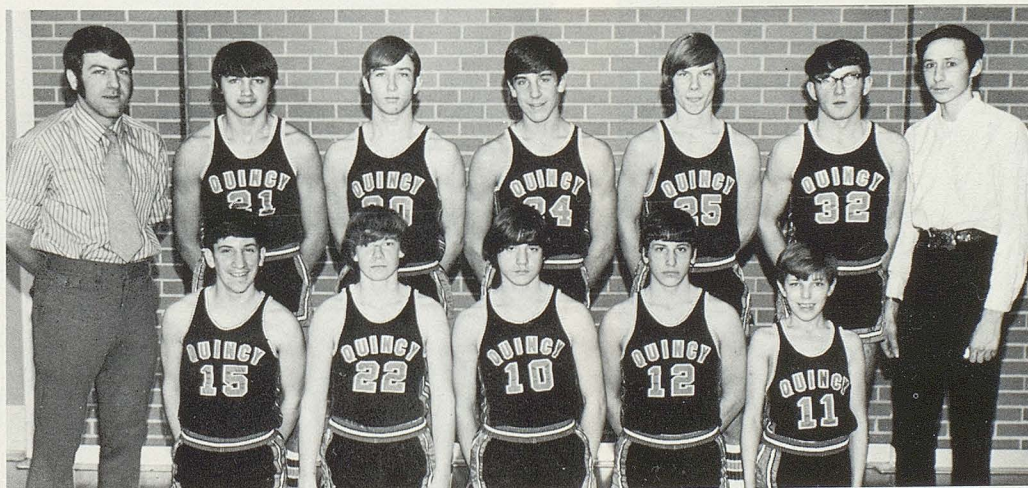

1971-72 TEAM:

- J. Bellamy
- S. Strang
- T. Anderson
- R. Felts
- S. Null
- M. Rose
- T. McCurley
- B. Corrino
- M. Rawson
- B. Stempien
- B. Ledyard
- Coach Schulze