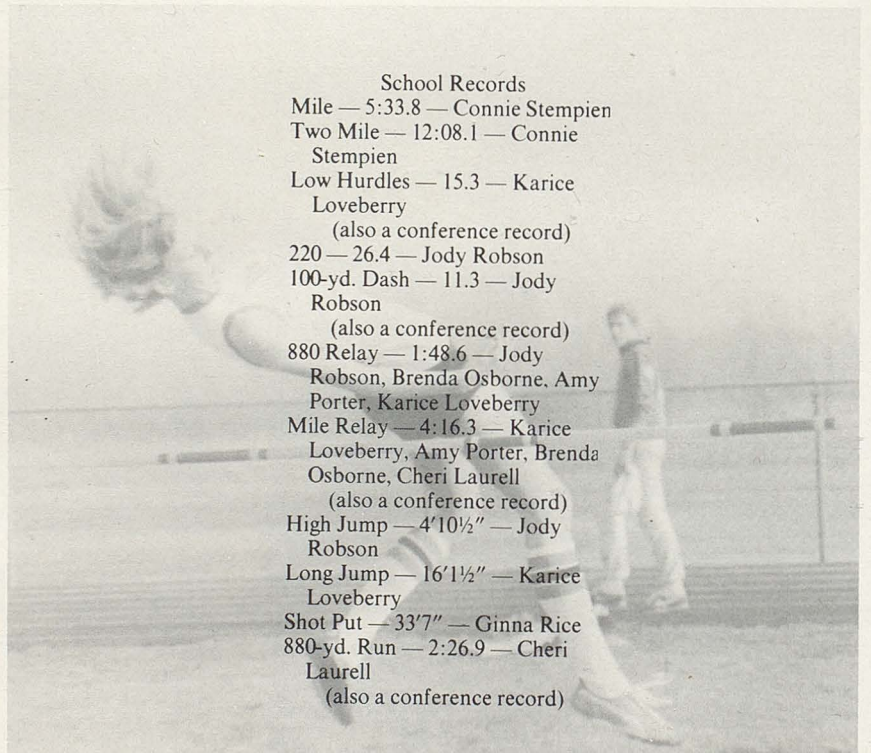

Girls Undeclared for Two Years

School Records
Mile — 5:33.8 — Connie Stempien
Two Mile — 12:08.1 — Connie Stempien
Low Hurdles — 15.3 — Karice Loveberry
(also a conference record)
220 — 26.4 — Jody Robson
100-yd. Dash — 11.3 — Jody Robson
(also a conference record)
880 Relay — 1:48.6 — Jody Robson, Brenda Osborne, Amy Porter, Karice Loveberry
Mile Relay — 4:16.3 — Karice Loveberry, Amy Porter, Brenda Osborne, Cheri Laurell
(also a conference record)
High Jump — 4'10½" — Jody Robson
Long Jump — 16'1½" — Karice Loveberry
Shot Put — 33'7" — Ginna Rice
880-yd. Run — 2:26.9 — Cheri Laurell
(also a conference record)