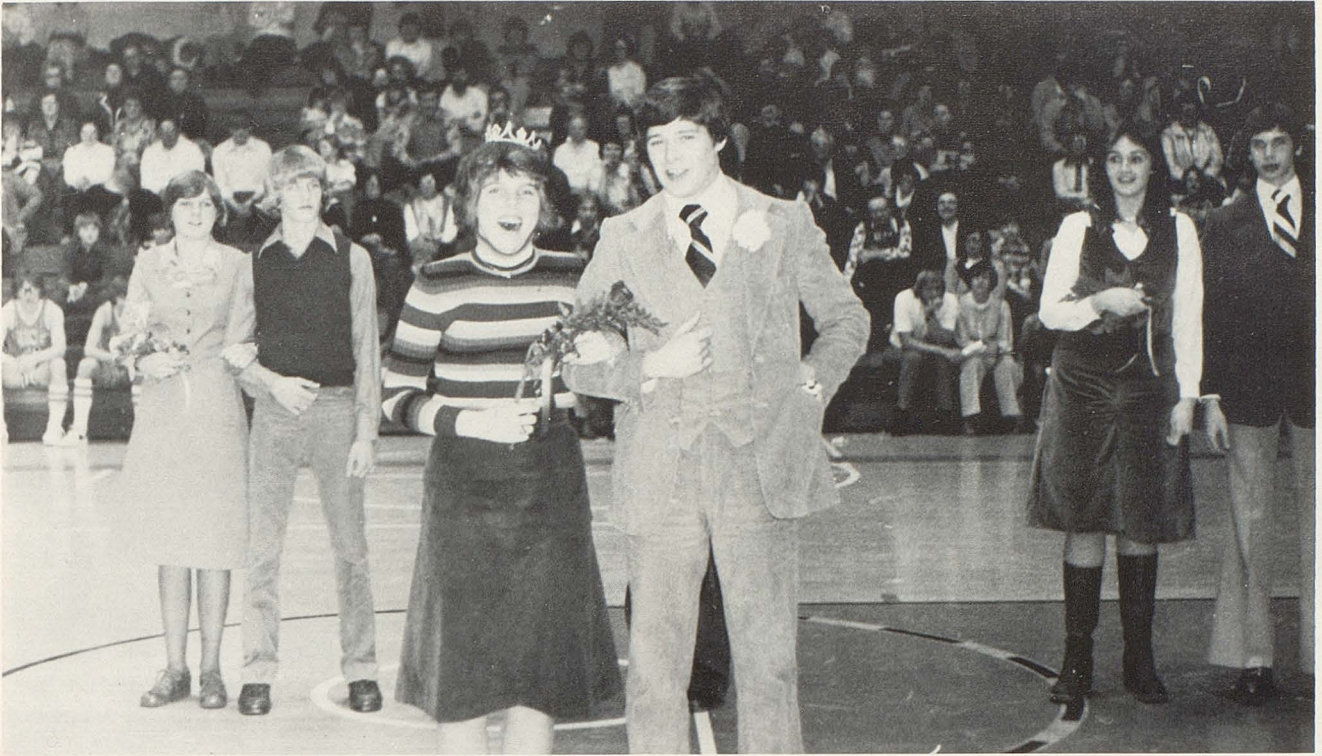

Jackie Middel was crowned Miss Oriole 1978 at halftime of the game. The other candidates included: Becky Schultz, Tami Fickle, Linda Aiken, Amy Porter, Deb Suever, Lynn DuBay and Joann McClellan. The girls were escorted by the JV basketball team members.