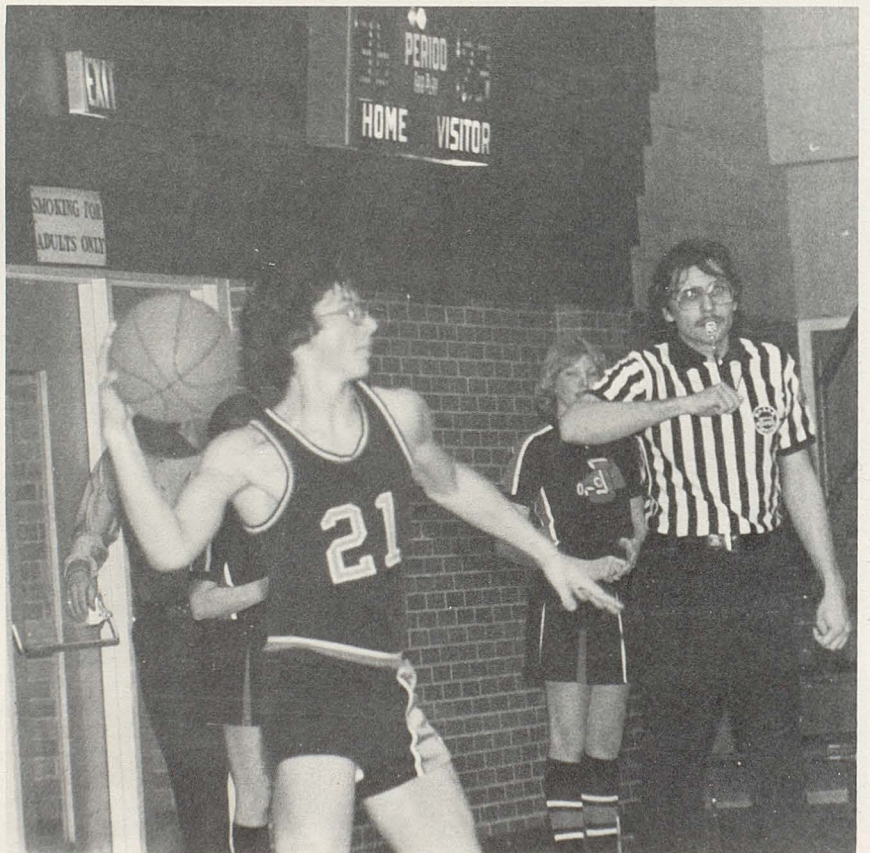

JV's Ready for Next Year's Varsity