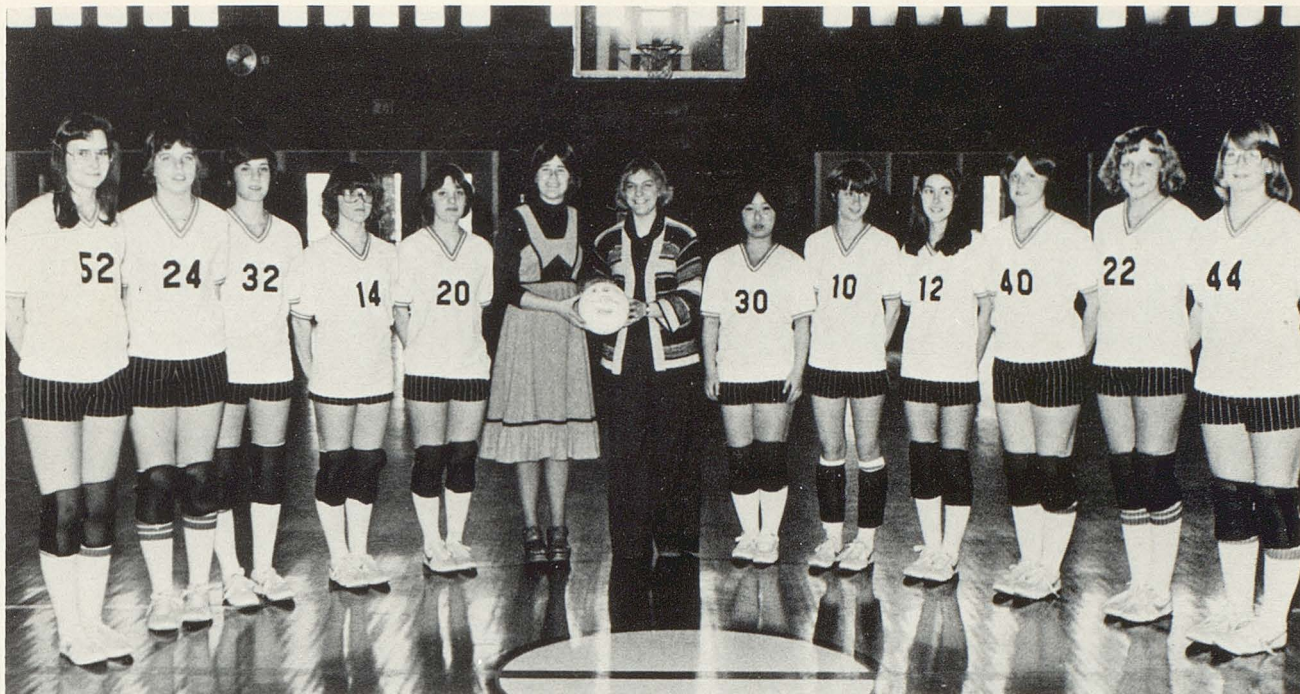

Scott Smith was the outstanding pitcher with a 6-3 record. Although just a few names are mentioned, the team worked as a whole which was what enabled them to be so successful.

THE TEAM: *Front:* Scott Rodesiler, Loran Fickle, Randy Sours, Tim Dunn, Kevin VanVleet, Jack Faulkner, Tyler Baldwin. *Back row:* Coach Gruner, Jim Keeslar, Kamal Cariuty, Curtis Keeton, Darin Friend, Greg Miller, John Burge, Scott Smith and Brian Ludlow.

Lady Roundballers

Work Hard

Although the JV record was only 2-10 in the conference and 2-12 overall, the girls worked hard to learn the basics and gain experience for next year.

THE TEAM: *Front row:* Sherry Sherwood, Deb Suever, Deb Burlew; *Back row:* JoAnn McClellan, Carolyn Laurell, Karice Loveberry, Kris Condra, Coach Melissa Lloyd, manager Cassandra Smith, Tori Budd, Laurie Smith, Dawn McClelland and Tracy Rockhold.

Third Place for Volleyball Squad

"The varsity volleyball players worked hard together this season. They played their best and there is nothing to be ashamed of. Experience played a big part this year with only three returners, so the team was very young," commented Coach Lloyd.

The team finished their competition season with a 7-5 record for third place in the Big 8 Conference.

This year's All Conference volleyball players are Jackie Middel

and Keke Blavet. Yumi Hagiwara received honorable mention. The team voted Jackie Middel as the most valuable player.