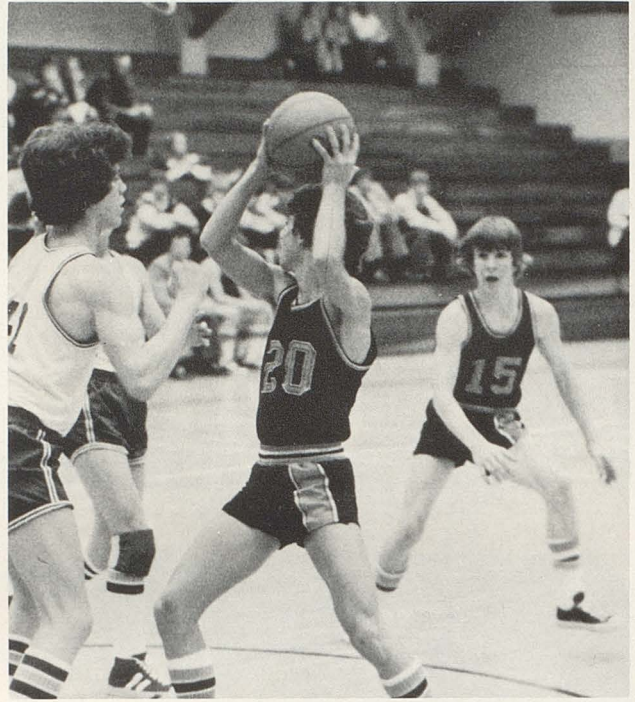

Small But Very Competitive