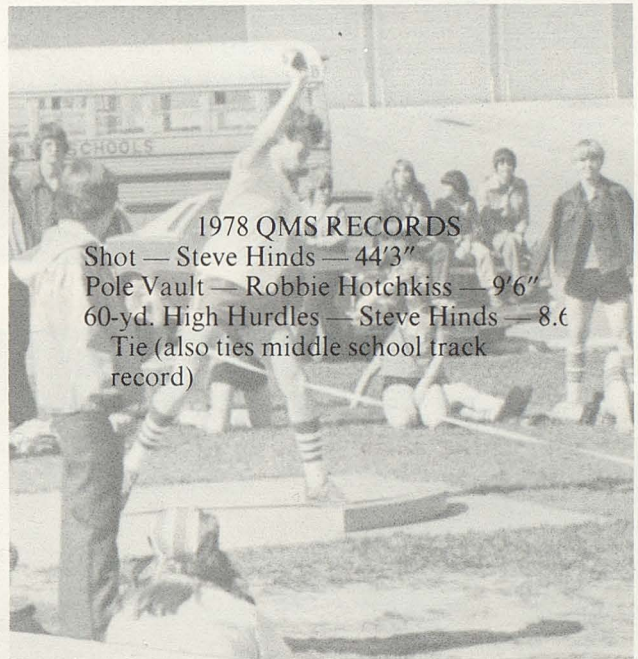

QMS Boys Win It All

QMS BOYS' TRACK TEAM: *Front row:* Scott Wilkinson, Barry Chapman, Todd Strane, Matt O'Brien, Brent Parkinson, Raymond Crick, Todd Cochrane, Ken Holloway, Robbie Smith, Jeff Ellis. *Second row:* Manager Stacy Houk, Eric Rice, Scott Brand, David Finley, Brett Cutler, Ronald Lange, Mark O'Brien, Donald Booher, Doug Russell, Andy Richards, Tom Bean, John Taylor, Loren Huepenbecker, Randy