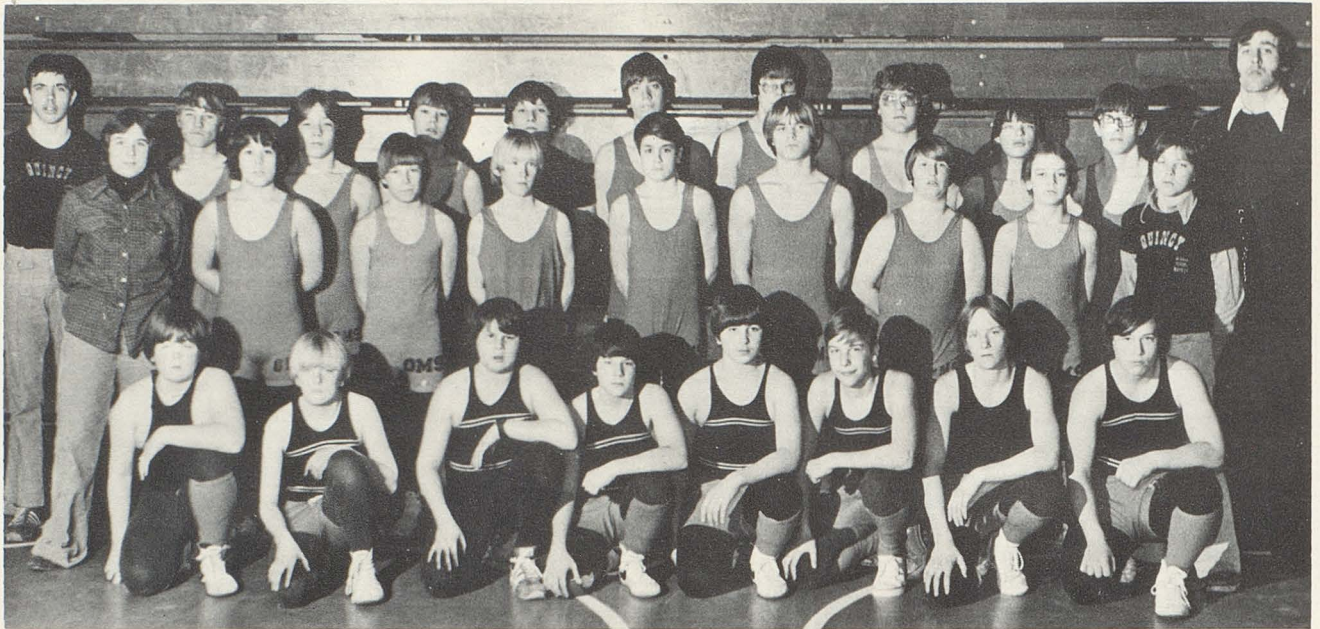

Quincy Opponent

60	36	Springport
53	33	Jonesville
37	28	Bronson
58	33	Jonesville
21	53	Union City

Second Place —
Addison Tournament
Second Place —
Springport Tournament