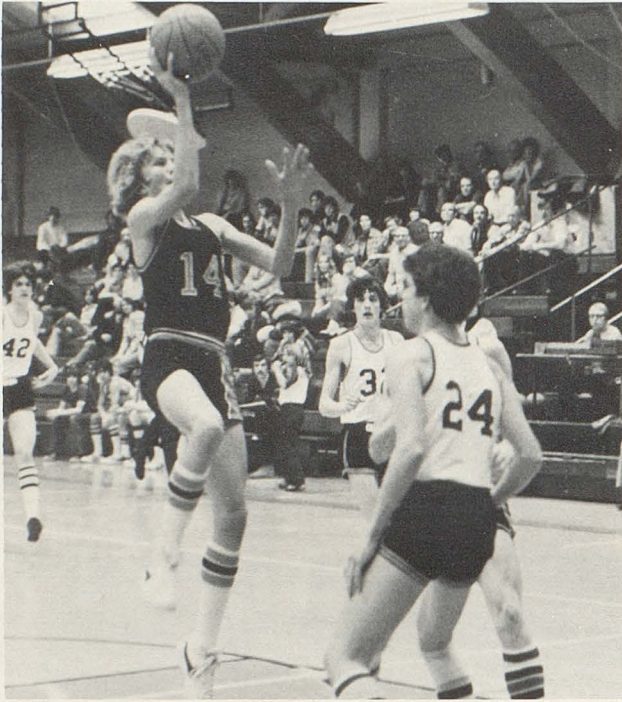

Small But Very Competitive