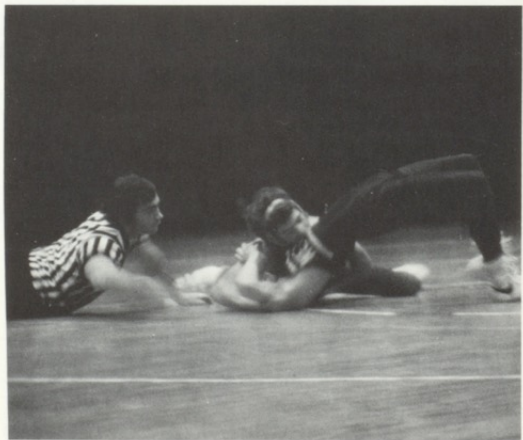

Henderson, Paradine Go to State