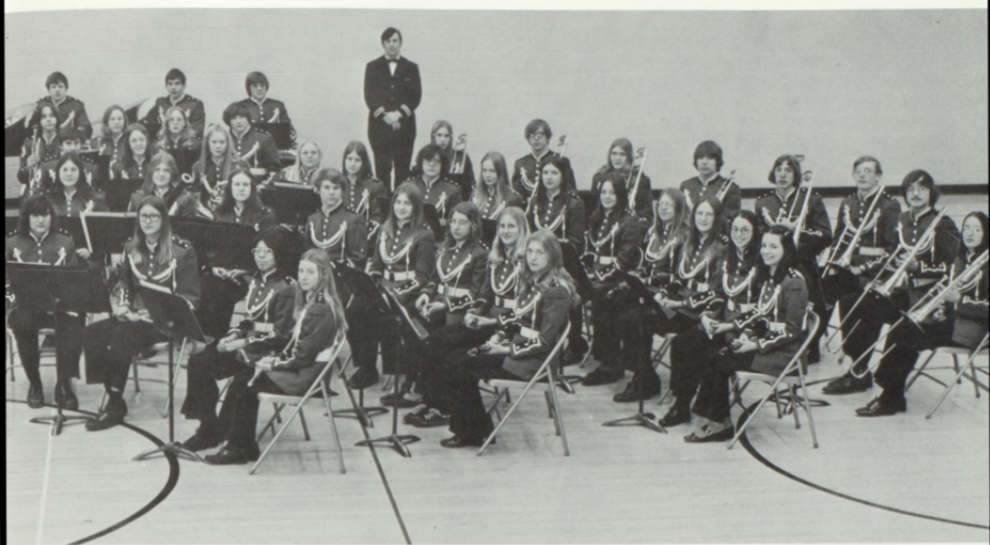

First in Districts Again!

ards, M. Pauli, C. Byrne. FOURTH ROW: C. VanLannen, S. Foss, J. Omo, D. Wickham, K. Myer, M. Catey, P. Myer, B. Smith, E. Bacon, R. Pifer, J. Dunn, M. Reppert.