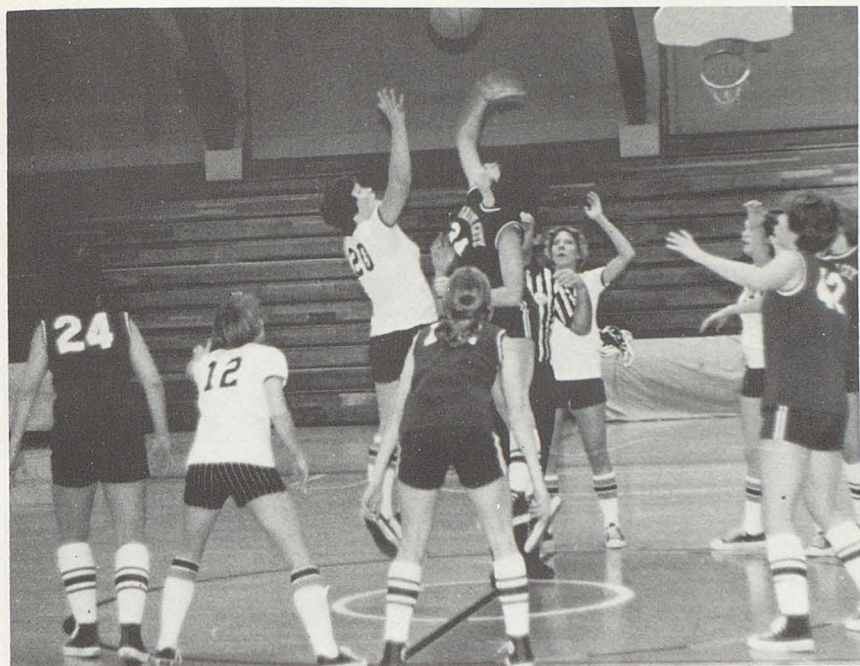

in Big 8 Conference