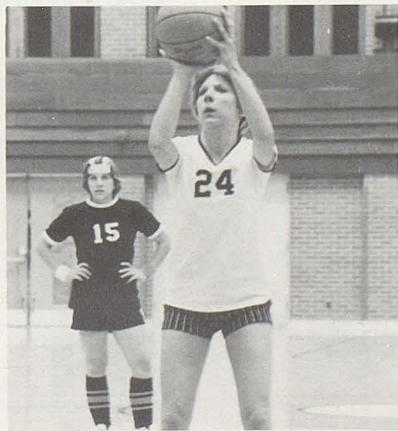

in Big 8 Conference