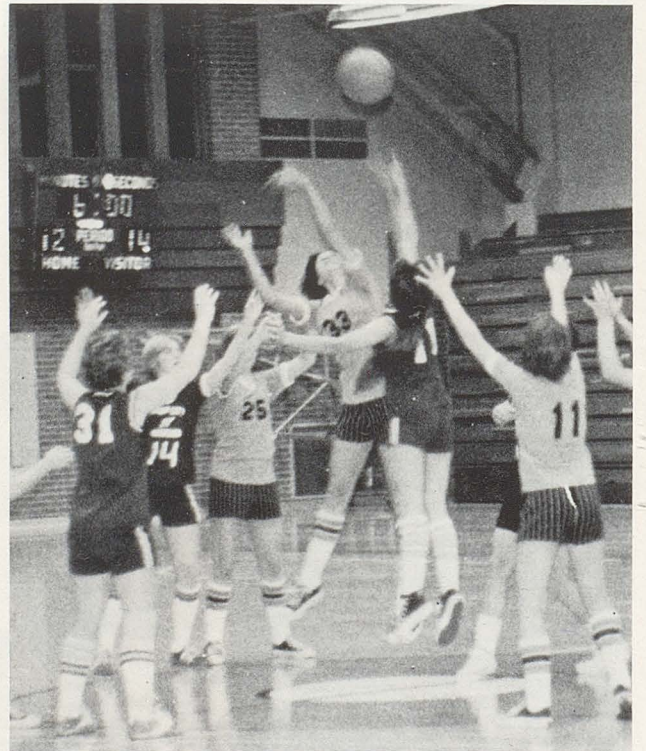

The girls' junior varsity basketball team had a fairly good season, ending with an 8-6 record in conference play and 8-7 overall. They placed fourth in the Big 8 Conference.

THE TEAM: Front row - Deb Suever, Carolyn Laurel, Cathy Johnson, Teresa Herman; Middle row - Kris Fosdick, Julie Russell, Coach Melissa Lloyd, Connie Stempien, Kim Rodesiler; Back row - Debbie Burlew, LuAnn McDowell, manager Kim Loveberry, Linda Ogurchak, and Linda Aiken.