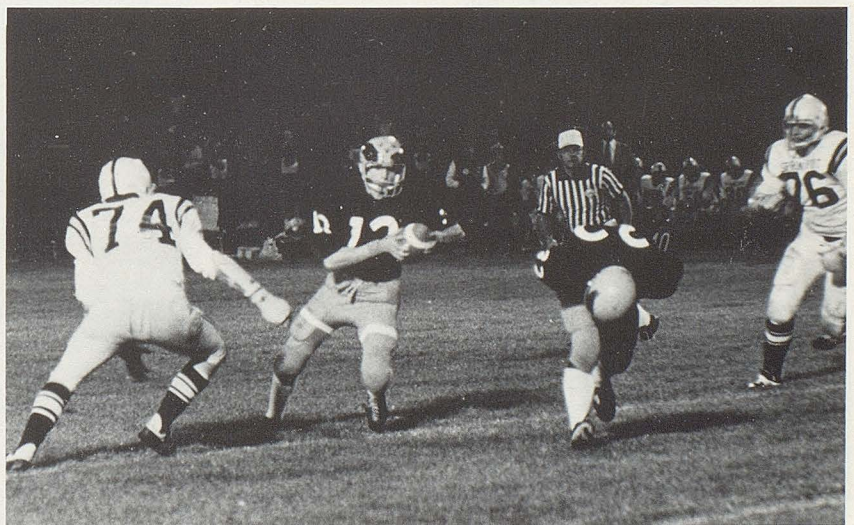

The Orioles came on strong after that, winning the rest of their games except for a heart-breaking 14-13 defeat by the state-ranked Jonesville Comets.

THE TEAM: Front row - Tom Coco, John Lange, Bob Loveberry, Greg Gilbert (capt.), Scott Luce (capt.), Glenn Snyder (capt.), Jim Normandin, Larry Trine, Dennis Quimby; Second row - Lowell Kriser, Marc Cutler, Bruce Miller, Randy Houtz, Ed Bowerman, John Rice, Ken Wood, Frank Parkinson; Back row - Head coach Scott Kugler, assistant coach Eric Tundevold, Mark Loveberry, Ken Wagner, Brett Spalding, Kelly Matz, Doug Keeslar, managers John Burge and Loran Fickle. NOT PICTURED: Jeff McRae, Lenny Peavey, Dave Anderson.