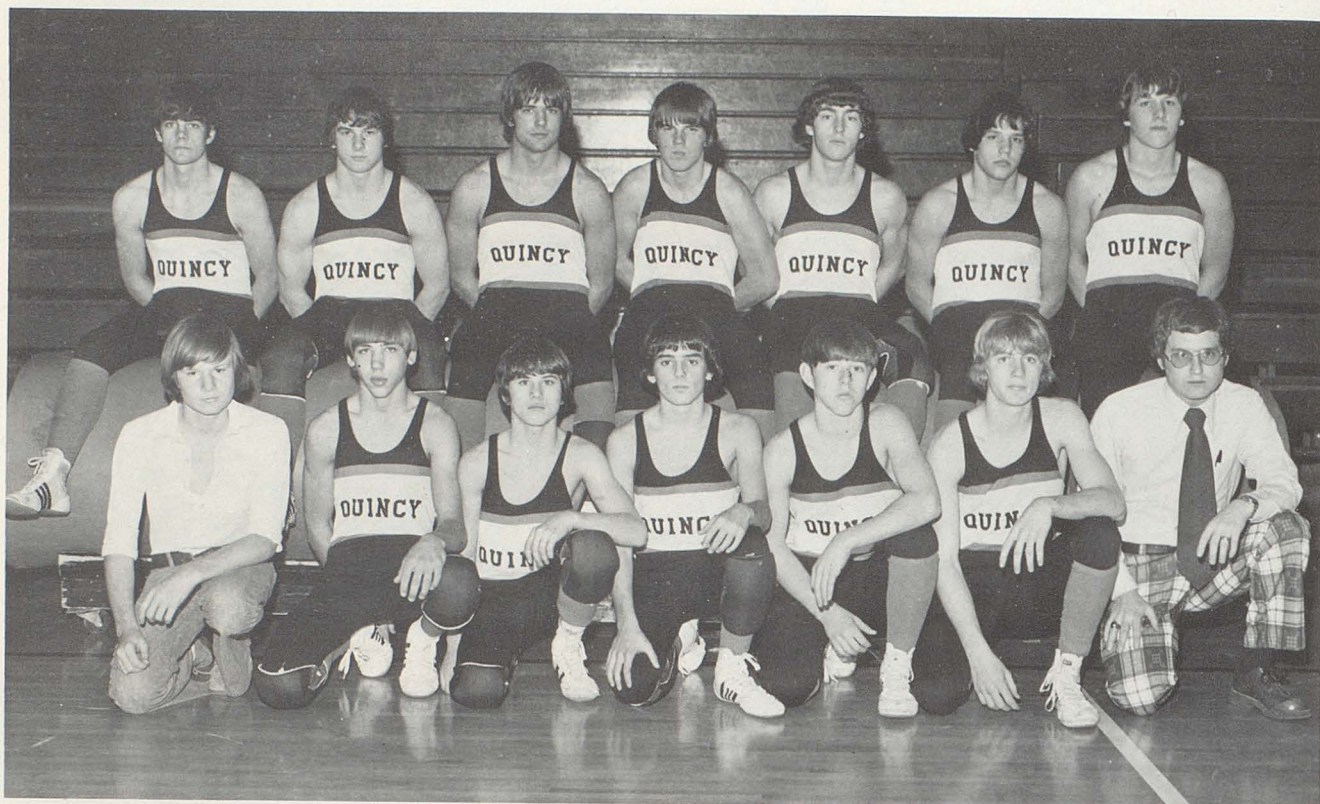

Wrestlers on the Move