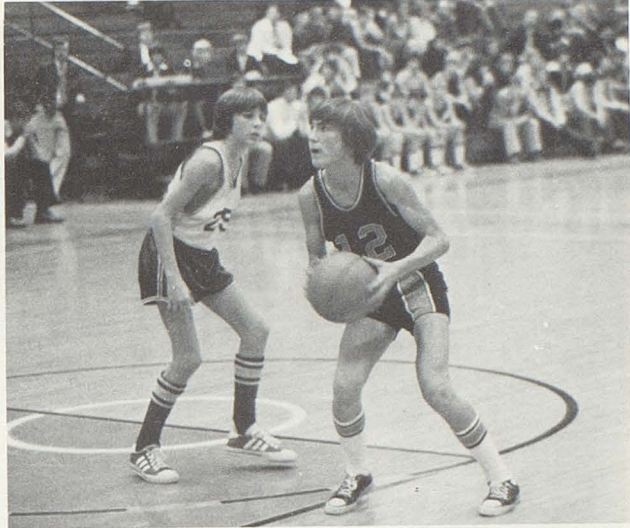

a Great Season