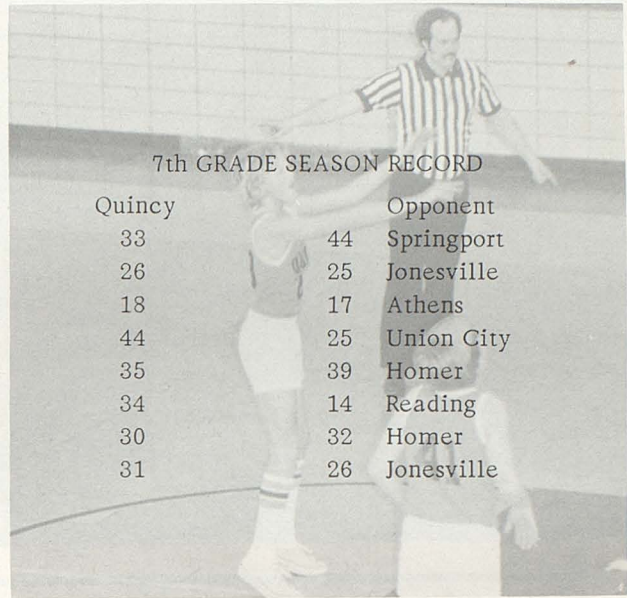

7th GRADE SEASON RECORD

Quincy	Opponent
33	44 Springport
26	25 Jonesville
18	17 Athens
44	25 Union City
35	39 Homer
34	14 Reading
30	32 Homer
31	26 Jonesville