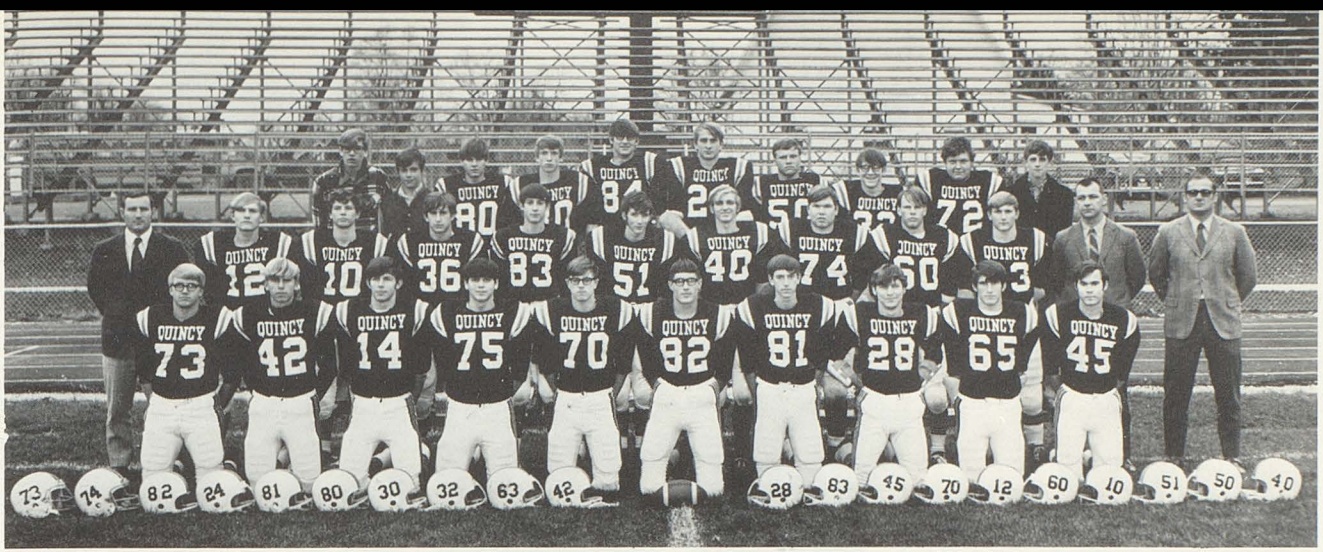

Back row, left to right: D. Goodwin, A. Mills, D. Goodwin, M. From, P. McMillan, B. Reichhart, R. Keith, M. Irvin, C. Hayes, R. Hayes. Middle row: Coach Meese, T. Macklin, J. Kurtz, D. Weber, M. King, R. Daniels, A. Lytle, T. Couture, T. Rogers, G. Baldauf, Coach Ludlow, Coach Longhini. Front row: L. Foster, R. Kestner, T. Burluson, R. Barve, N. Campbell, T. Elder, F. Kochendorfer, T. Coonce, B. McCurley, T. Hickok.