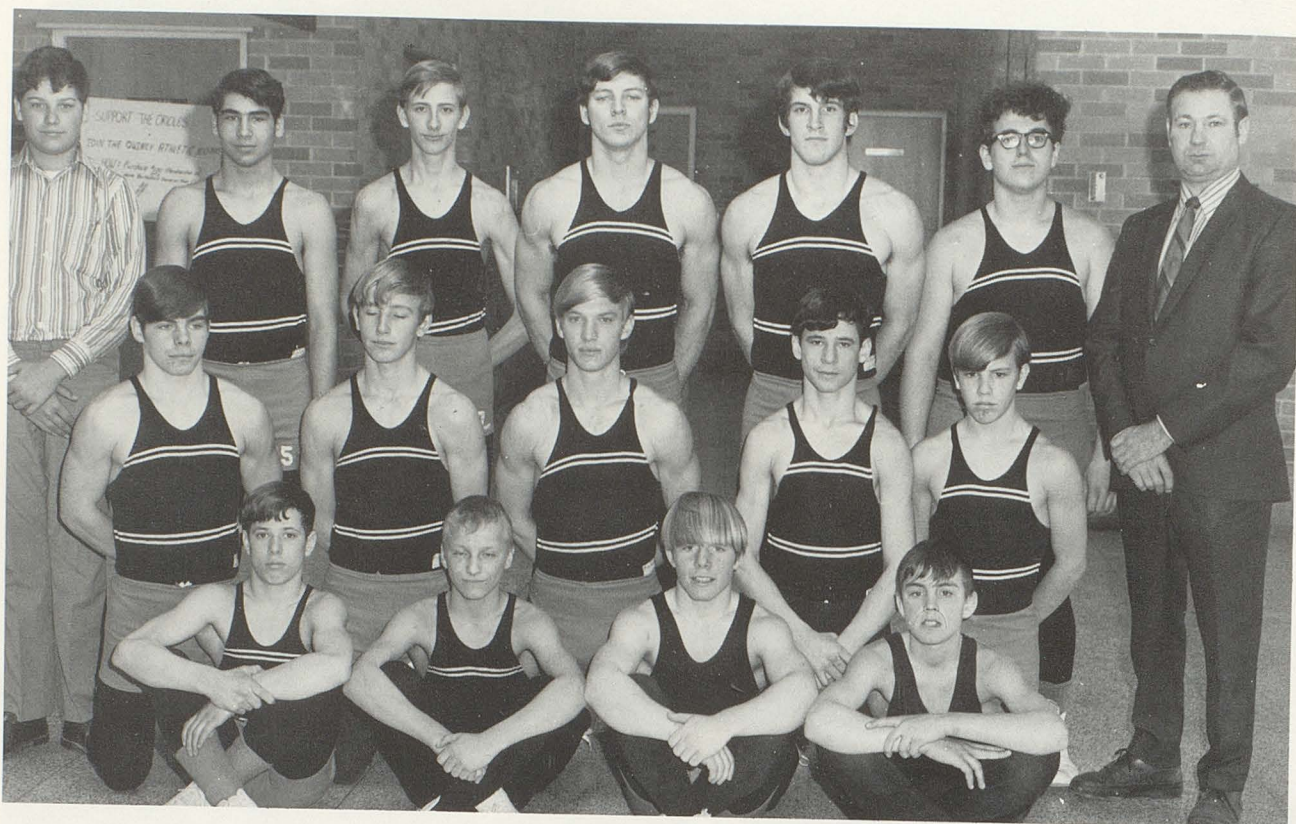

BACK ROW, L. to R.: R. Trana, R. Vollmer, D. Lown, T. Coonce, B. McCurley, H. Morris, Coach Dogan. SECOND ROW: L. Vanderpool, D. Fish, T. McCann, D. Tuttle, M. Fish. FRONT ROW: D. Tuttle, R. Lown, G. Vanderpool, R. Miller.