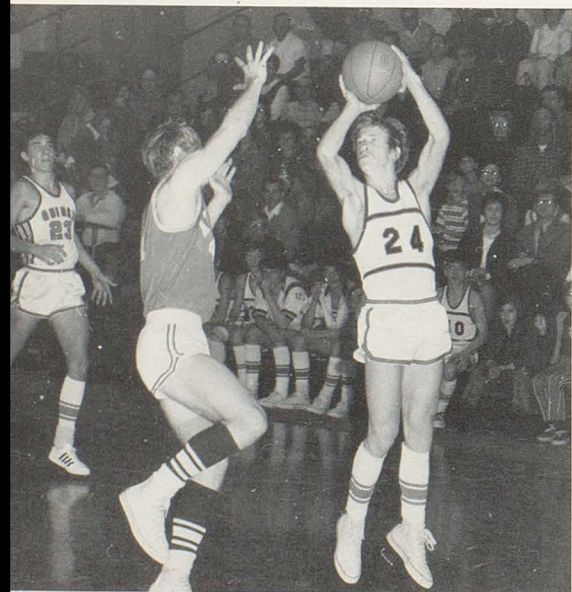

Junior Varsity Teamwork