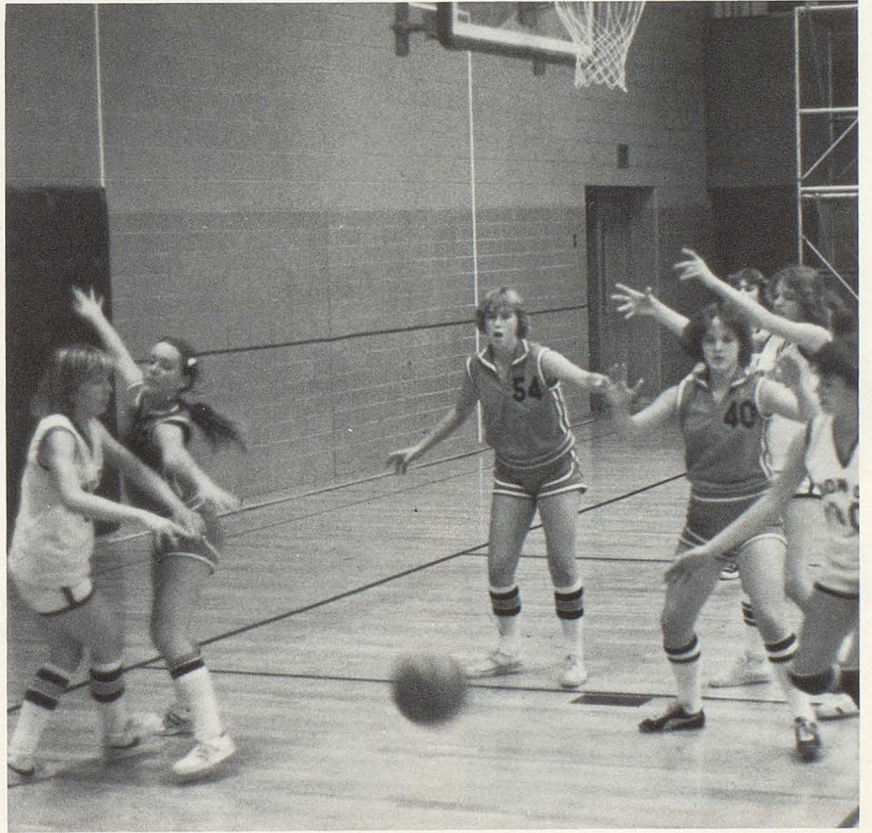

The Team: front: Gail Condra, Carolyn Laurell, Sherry Sherwood, Jill Faulkner, Brenda Cottman; back: Coach Bob Stewart, Cathy Johnson, Karice Loveberry, Dawn Brown, Tammy Johnston, Pam Loose, Kris Condra, Amy Geishert and manager Nancy Bowerman.

# Jensen Volleyball MVP

Sandy Jensen was accorded all conference volleyball honors along with being selected as the most valuable player.

The team completed their season with a 6-8 overall record and tied for fifth place in the Big 8.