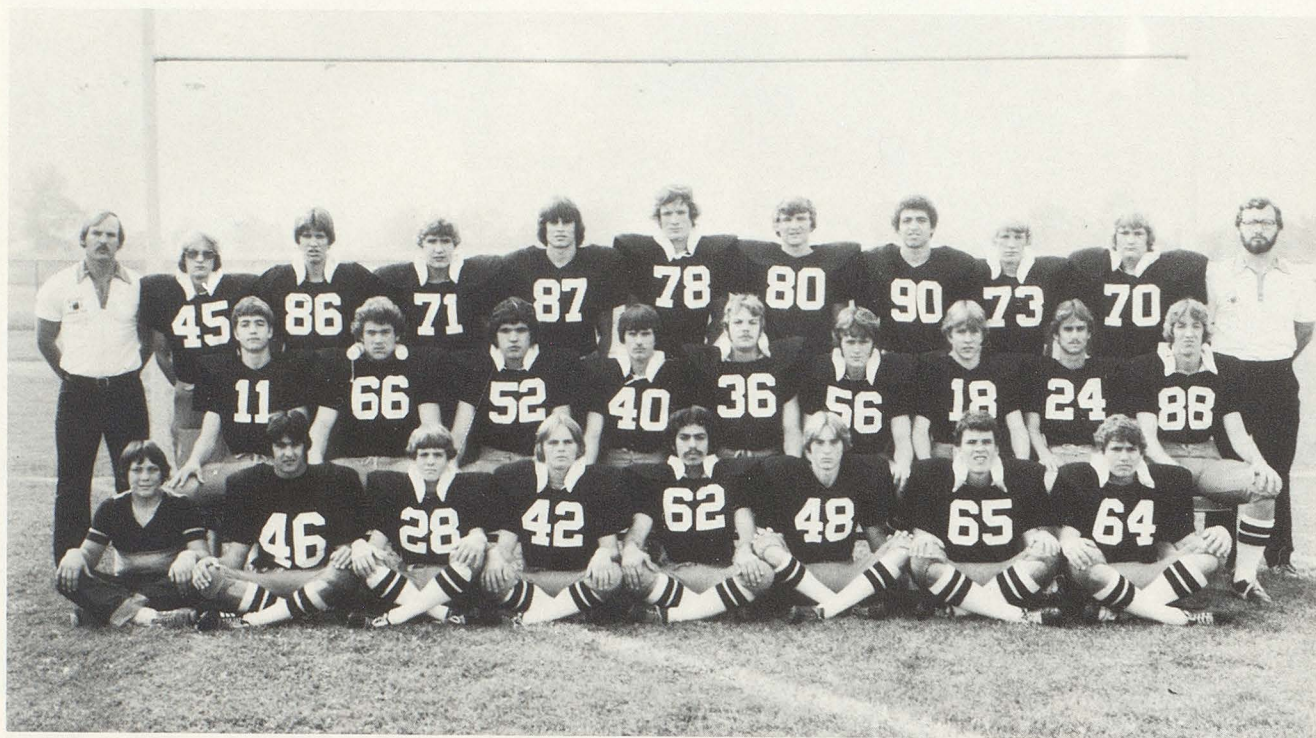

GRIDDERS VICTORIOUS