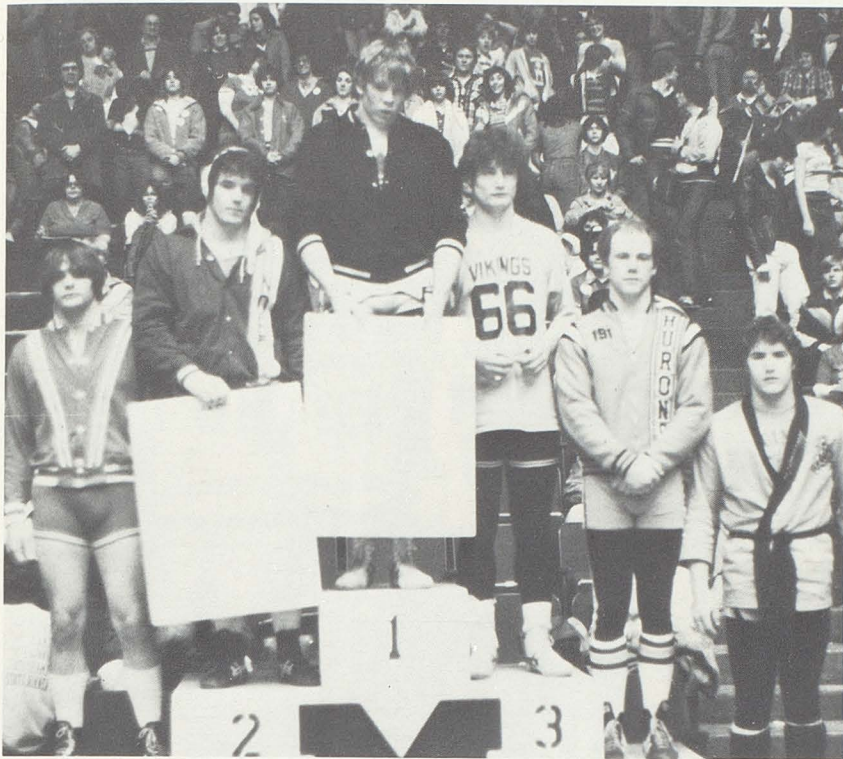

The Team: Front: manager Brad Parrish, Lance Wisner, Tim Delaney, Bart Marshall, Andy Buell, Bruce Pohl, Tim Brown, Danny Morris, Tim Myers, John Spragg, Bryan Wymer, manager Ted Kahaian. Back: Coach Ken Downey, Kent Falstad,

Brent Withington, Joel Falstad, David Burlew, Scott Wilkinson, Kevin VanVleet, Mike Hard, Gregg Saunders, Brent Whitney, Jim Supianoski, Art Kahaian, Robert Hard, John Burge, Alec Legg and statistician Nancy Kahaian.