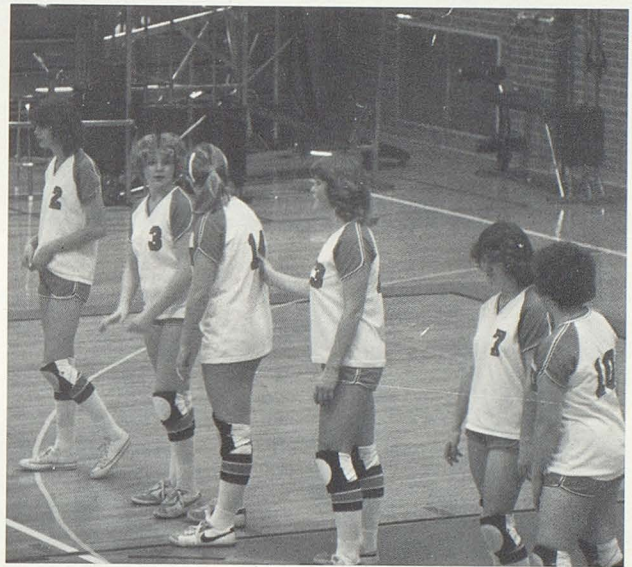

The Varsity Volleyball Team finished the 1980-81 season tied for third with Homer with a record of 8-6.

Tori Budd and Becky Wilson were selected for the Big 8 All Conference Team. Tracy Rockhold was given Honorable Mention.

The Team elected Tori Budd as The Most Valuable Player and Penny Wygant as Most Improved Player.