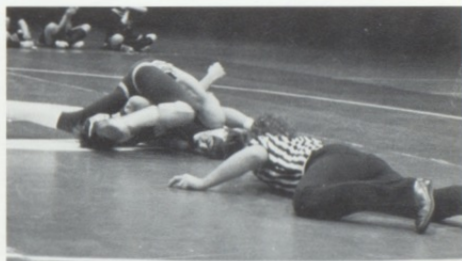

WRESTLING

Most Improved — Jim Love

Most Valuable — Mike Stahly

Most Dedicated — Fred Vranesevich

B. A. G. U. B. A. — Matt Uetrecht

Outstanding Sophomore — Bill Welke

Outstanding Freshman — Brian Simmerman

Faced with the problem of replacing seven seniors from last year's squad, members of the 1982-1983 Cardinal wrestling squad were determined to improve upon their winning record. Leading this year's team were co-captains Larry Hill and Mike Stahly, along with seniors Marc Siler, Fred Vranesevich, and Jim Love.

Although the overall success of the team was limited, many individuals' goals were achieved. The determination, conditioning and enthusiasm demonstrated by the team laid the foundation upon which future teams will build.

Chosen, by their teammates, to lead the team next year were Greg Pothoof and Scott Welke.