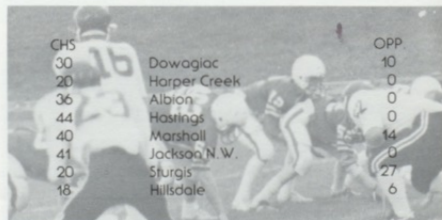

CHS	OPP
30	10
20	0
36	0
44	0
40	14
41	0
20	27
18	6